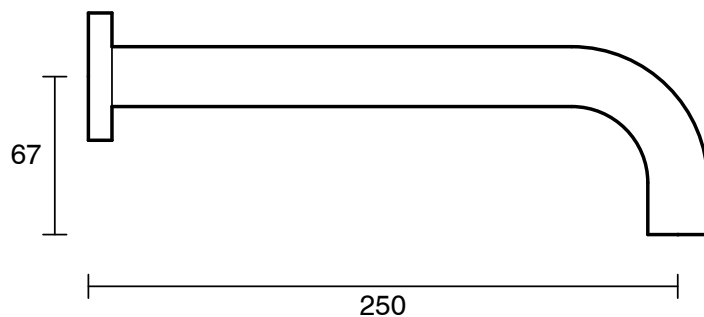

SUSSEX

Scala 25 Wall Outlet Curved 250mm PVD Brushed Platinum Gold (3 Star) Lead Free

51160

SPECIFICATIONS

Recommended Use	Residential;Commercial
Colour Finish	Brushed Platinum Gold
Primary Material	Lead Free Brass
Recommended Pressure Range	150 - 500 kPa as per AS3500
Max Continuous Working Temperature (deg C)	65
Min Continuous Working Temperature (deg C)	1

WARRANTY

Residential Use (Years)	40
Commercial Use (Years)	10

Please refer to Sussex Warranty page for full Terms and Conditions

Dimensions are nominal measurements only.

CLEANING RECOMMENDATIONS:

We recommend the use of soapy water or approved cleaners. This product should not be cleaned with abrasive materials. Damage caused by any improper treatment is not covered by the product warranty. Refer to Warranty Conditions

Disclaimer: Products in this specification manual must by regulation be installed by licensed and registered trade people. The manufacturer/distributor reserves the right to vary specifications or delete models from their range without prior notification. Dimensions are nominal measurements only. Dimensions and set-outs listed are correct at time of publication however the manufacturer/distributor takes no responsibility for printing errors.

Published 30/04/2026

To see the complete Sussex range go to www.reece.com.au