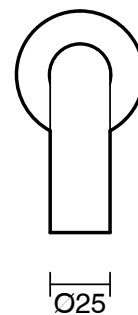

SUSSEX

Scala 25 Wall Outlet Curved 250mm PVD Brushed Platinum Gold (3 Star) Lead Free

51160

SPECIFICATIONS

Recommended Use	Residential;Commercial
Colour Finish	Brushed Platinum Gold
Primary Material	Lead Free Brass
Recommended Pressure Range	150 - 500 kPa as per AS3500
Max Continuous Working Temperature (deg C)	65
Min Continuous Working Temperature (deg C)	1

WARRANTY

Residential Use (Years)	40
Commercial Use (Years)	10

Please refer to Sussex Warranty page for full Terms and Conditions