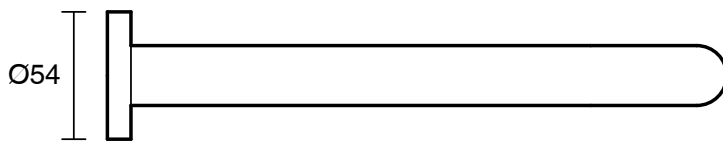

SUSSEX

Scala 25 Wall Outlet Curved 250mm PVD Brushed Platinum Gold (3 Star) Lead Free

51160

SPECIFICATIONS

Recommended Use	Residential;Commercial
Colour Finish	Brushed Platinum Gold
Primary Material	Lead Free Brass
Recommended Pressure Range	150 - 500 kPa as per AS3500
Max Continuous Working Temperature (deg C)	65
Min Continuous Working Temperature (deg C)	1

WARRANTY

Residential Use (Years)	40
Commercial Use (Years)	10

Please refer to Sussex Warranty page for full Terms and Conditions

Dimensions are nominal measurements only.

CLEANING RECOMMENDATIONS:

We recommend the use of soapy water or approved cleaners. This product should not be cleaned with abrasive materials. Damage caused by any improper treatment is not covered by the product warranty. Refer to Warranty Conditions

Disclaimer: Products in this specification manual must by regulation be installed by licensed and registered trade people. The manufacturer/distributor reserves the right to vary specifications or delete models from their range without prior notification. Dimensions are nominal measurements only. Dimensions and set-outs listed are correct at time of publication however the manufacturer/distributor takes no responsibility for printing errors.

Published 30/04/2026

To see the complete Sussex range go to www.reece.com.au