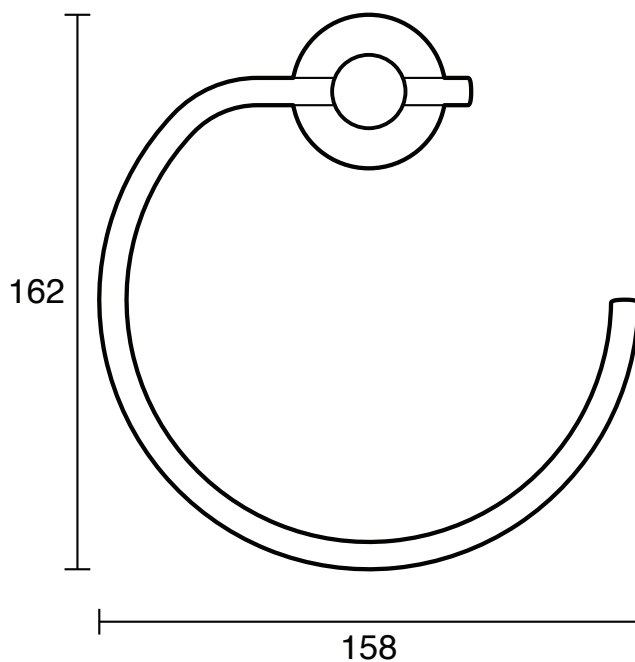

Posh Solus MK2 Guest Towel Ring Chrome

9506582

SPECIFICATIONS

Recommended Use	Residential;Commercial
Colour	Polished Chrome

WARRANTY

Residential & Commercial Use (Years)	25
Spare Parts & Labour (Years)	1

Please refer to Posh Warranty Page for full Terms and Conditions