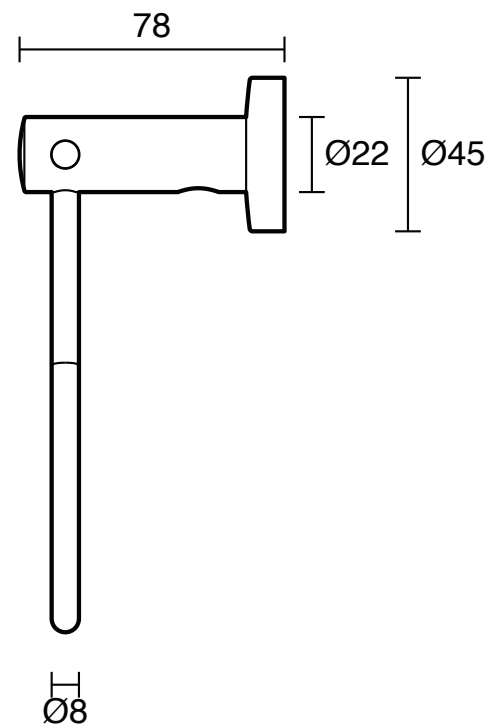

Posh Solus MK2 Guest Towel Ring Chrome

9506582

SPECIFICATIONS

Recommended Use	Residential;Commercial
Colour	Polished Chrome

WARRANTY

Residential & Commercial Use (Years)	25
Spare Parts & Labour (Years)	1

Please refer to Posh Warranty Page for full Terms and Conditions

Disclaimer: Products in this specification manual must by regulation be installed by licensed and registered trade people. The manufacturer/distributor reserves the right to vary specifications or delete models from their range without prior notification. Dimensions are nominal measurements only. Dimensions and set-outs listed are correct at time of publication however the manufacturer/distributor takes no responsibility for printing errors.