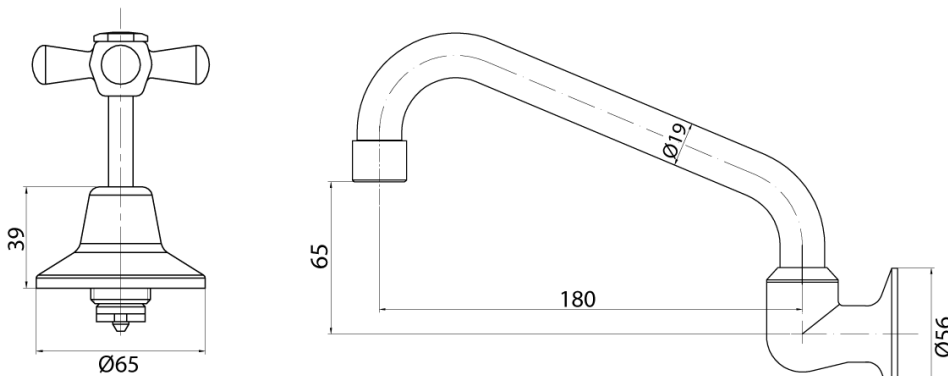

Posh Bristol Wall Sink Set Chrome (4 Star)

9502278

SPECIFICATIONS

Recommended Use	Residential;Commercial
Colour Finish	Chrome
Primary Material	DR Brass
Recommended Pressure Range	150 - 500 kPa as per AS3500
Max Continuous Working Temperature (deg C)	80
Min Continuous Working Temperature (deg C)	5
Hot Water Unit Suitability	Storage Tank;Continuous Flow

WARRANTY

Residential & Commercial Use (Years)	25
Spare Parts & Labour (Years)	1

Please refer to Posh Warranty Page for full Terms and Conditions