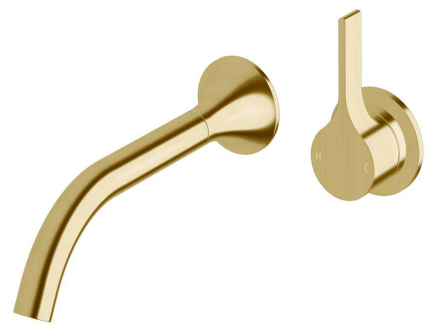

SUSSEX

Sussex Oria Wall Bath Mixer Outlet System 215mm PVD Brushed Gold Lead Free

51002

SPECIFICATIONS

Recommended Use	Residential;Commercial
Colour Finish	Brushed Gold
Primary Material	Lead Free Brass
Recommended Pressure Range	150 - 500 kPa as per AS3500
Max Continuous Working Temperature (deg C)	65
Min Continuous Working Temperature (deg C)	1

WARRANTY

Residential Use (Years)	40
Commercial Use (Years)	10

Please refer to Sussex Warranty page for full Terms and Conditions

Dimensions are nominal measurements only.

CLEANING RECOMMENDATIONS:

We recommend the use of soapy water or approved cleaners. This product should not be cleaned with abrasive materials. Damage caused by any improper treatment is not covered by the product warranty. Refer to Warranty Conditions

Disclaimer: Products in this specification manual must by regulation be installed by licensed and registered trade people. The manufacturer/distributor reserves the right to vary specifications or delete models from their range without prior notification. Dimensions are nominal measurements only. Dimensions and set-outs listed are correct at time of publication however the manufacturer/distributor takes no responsibility for printing errors.

Published 12/05/2026

To see the complete Sussex range go to www.reece.com.au