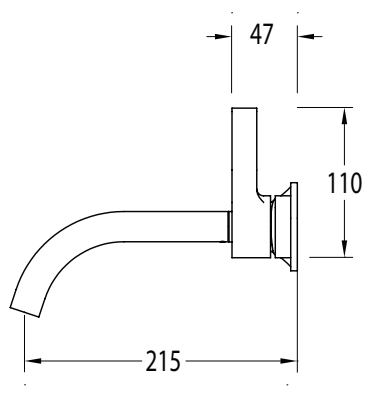

SUSSEX

Sussex Oria Wall Bath Mixer Outlet System 215mm PVD Brushed Gold Lead Free

51002

SPECIFICATIONS

Recommended Use	Residential;Commercial
Colour Finish	Brushed Gold
Primary Material	Lead Free Brass
Recommended Pressure Range	150 - 500 kPa as per AS3500
Max Continuous Working Temperature (deg C)	65
Min Continuous Working Temperature (deg C)	1

WARRANTY

Residential Use (Years)	40
Commercial Use (Years)	10

Please refer to Sussex Warranty page for full Terms and Conditions

Dimensions are nominal measurements only.

CLEANING RECOMMENDATIONS:

We recommend the use of soapy water or approved cleaners. This product should not be cleaned with abrasive materials. Damage caused by any improper treatment is not covered by the product warranty. Refer to Warranty Conditions

Disclaimer: Products in this specification manual must by regulation be installed by licensed and registered trade people. The manufacturer/distributor reserves the right to vary specifications or delete models from their range without prior notification. Dimensions are nominal measurements only. Dimensions and set-outs listed are correct at time of publication however the manufacturer/distributor takes no responsibility for printing errors.

Published 12/05/2026

To see the complete Sussex range go to www.reece.com.au