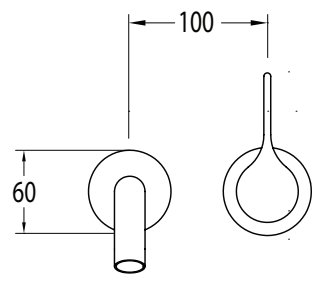

SUSSEX

Sussex Oria Wall Bath Mixer Outlet System 215mm PVD Brushed Gold Lead Free

51002

SPECIFICATIONS

Recommended Use	Residential;Commercial
Colour Finish	Brushed Gold
Primary Material	Lead Free Brass
Recommended Pressure Range	150 - 500 kPa as per AS3500
Max Continuous Working Temperature (deg C)	65
Min Continuous Working Temperature (deg C)	1

WARRANTY

Residential Use (Years)	40
Commercial Use (Years)	10

Please refer to Sussex Warranty page for full Terms and Conditions

Dimensions are nominal measurements only.

CLEANING RECOMMENDATIONS:

We recommend the use of soapy water or approved cleaners. This product should not be cleaned with abrasive materials. Damage caused by any improper treatment is not covered by the product warranty. Refer to Warranty Conditions

Disclaimer: Products in this specification manual must by regulation be installed by licensed and registered trade people. The manufacturer/distributor reserves the right to vary specifications or delete models from their range without prior notification. Dimensions are nominal measurements only. Dimensions and set-outs listed are correct at time of publication however the manufacturer/distributor takes no responsibility for printing errors.

Published 12/05/2026

To see the complete Sussex range go to www.reece.com.au