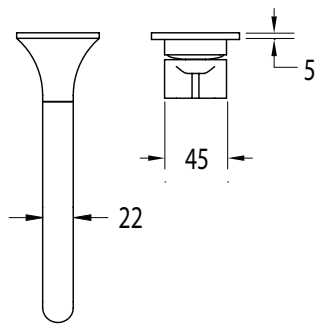

SUSSEX

Sussex Oria Wall Bath Mixer Outlet System 215mm PVD Brushed Gold Lead Free

51002

SPECIFICATIONS

Recommended Use	Residential;Commercial
Colour Finish	Brushed Gold
Primary Material	Lead Free Brass
Recommended Pressure Range	150 - 500 kPa as per AS3500
Max Continuous Working Temperature (deg C)	65
Min Continuous Working Temperature (deg C)	1

WARRANTY

Residential Use (Years)	40
Commercial Use (Years)	10

Please refer to Sussex Warranty page for full Terms and Conditions

Dimensions are nominal measurements only.

CLEANING RECOMMENDATIONS:

We recommend the use of soapy water or approved cleaners. This product should not be cleaned with abrasive materials. Damage caused by any improper treatment is not covered by the product warranty. Refer to Warranty Conditions

Disclaimer: Products in this specification manual must by regulation be installed by licensed and registered trade people. The manufacturer/distributor reserves the right to vary specifications or delete models from their range without prior notification. Dimensions are nominal measurements only. Dimensions and set-outs listed are correct at time of publication however the manufacturer/distributor takes no responsibility for printing errors.

Published 12/05/2026

To see the complete Sussex range go to www.reece.com.au