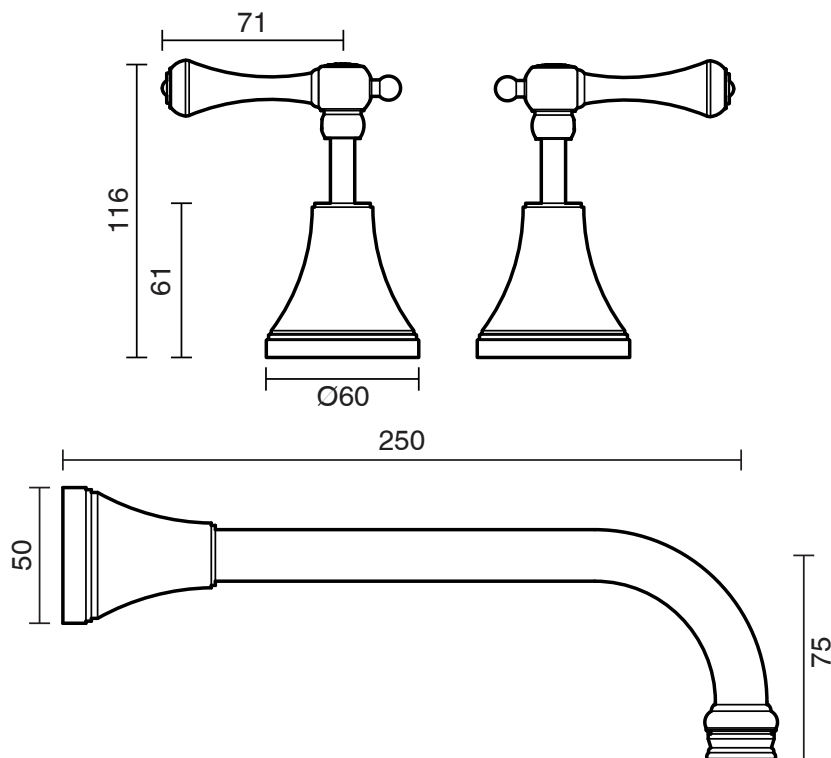

KADO

Kado Era Wall Bath Set 250mm Lever Handle Matte Black

2263696

SPECIFICATIONS

Recommended Use	Residential;Commercial
Colour	Matte Black
Finish	Matte
Material	DR Brass
Recommended Pressure Range	150 - 500 kPa
Maximum Continuous Working Temperature	80 deg C
Suitable for Storage Tank Hot Water	Yes
Suitable for Continuous Flow Hot Water	Yes
Suitable for Gravity Feed Hot Water	No

WARRANTY

Residential & Commercial Use (Years)	25
Spare Parts & Labour (Years)	1

Please refer to Kado Warranty Page for full Terms and Conditions

Dimensions are nominal measurements only.

CLEANING RECOMMENDATIONS:

We recommend the use of soapy water or approved cleaners. This product should not be cleaned with abrasive materials. Damage caused by any improper treatment is not covered by the product warranty. Refer to Warranty Conditions

Disclaimer: Products in this specification manual must by regulation be installed by licensed and registered trade people. The manufacturer/distributor reserves the right to vary specifications or delete models from their range without prior notification. Dimensions are nominal measurements only. Dimensions and set-outs listed are correct at time of publication however the manufacturer/distributor takes no responsibility for printing errors.

Published 01/04/2026

To see the complete Kado range go to www.reece.com.au