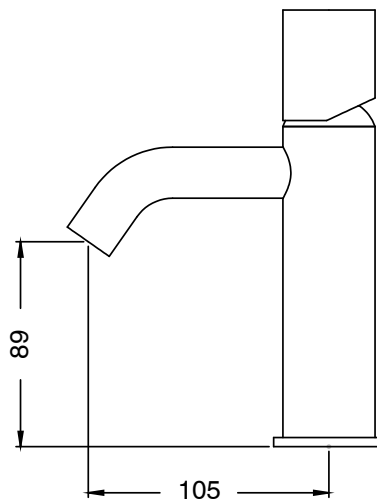

SUSSEX

Sussex Pure Basin Mixer Curved Spout with Diamond Textured Handles Chrome (5 Star) Lead Free

46946

| SPECIFICATIONS | |
|---|-----------------------------|
| Recommended Use | Residential;Commercial |
| Colour Finish | Polished Chrome |
| Primary Material | Lead Free Brass |
| Recommended Pressure Range | 150 - 500 kPa as per AS3500 |
| Max Continuous Working Temperature (deg C) | 65 |
| Min Continuous Working Temperature (deg C) | 1 |
| WARRANTY | |
| Residential Use (Years) | 40 |
| Commercial Use (Years) | 10 |
| <i>Please refer to Sussex Warranty page for full Terms and Conditions</i> | |