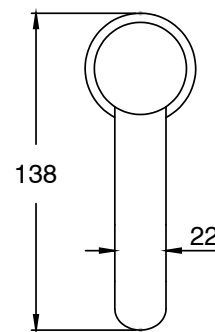

SUSSEX

Sussex Pure Basin Mixer Curved Spout with Diamond Textured Handles Chrome (5 Star) Lead Free

46946

| SPECIFICATIONS | |
|---|-----------------------------|
| Recommended Use | Residential;Commercial |
| Colour Finish | Polished Chrome |
| Primary Material | Lead Free Brass |
| Recommended Pressure Range | 150 - 500 kPa as per AS3500 |
| Max Continuous Working Temperature (deg C) | 65 |
| Min Continuous Working Temperature (deg C) | 1 |
| WARRANTY | |
| Residential Use (Years) | 40 |
| Commercial Use (Years) | 10 |
| <i>Please refer to Sussex Warranty page for full Terms and Conditions</i> | |

Disclaimer: Products in this specification manual must by regulation be installed by licensed and registered trade people. The manufacturer/distributor reserves the right to vary specifications or delete models from their range without prior notification. Dimensions are nominal measurements only. Dimensions and set-outs listed are correct at time of publication however the manufacturer/distributor takes no responsibility for printing errors.