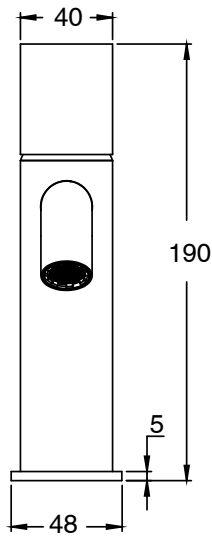

SUSSEX

Sussex Pure Basin Mixer Curved Spout with Diamond Textured Handles Chrome (5 Star) Lead Free

46946

| SPECIFICATIONS | |
|---|-----------------------------|
| Recommended Use | Residential;Commercial |
| Colour Finish | Polished Chrome |
| Primary Material | Lead Free Brass |
| Recommended Pressure Range | 150 - 500 kPa as per AS3500 |
| Max Continuous Working Temperature (deg C) | 65 |
| Min Continuous Working Temperature (deg C) | 1 |
| WARRANTY | |
| Residential Use (Years) | 40 |
| Commercial Use (Years) | 10 |
| <i>Please refer to Sussex Warranty page for full Terms and Conditions</i> | |