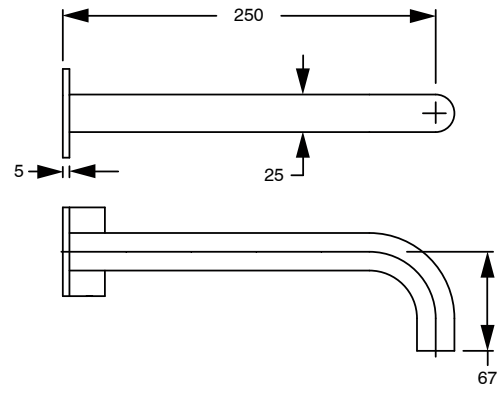

SUSSEX

**Sussex Pure Wall Bath Hostess System 250mm with Cirque Textured Handles
PVD Brushed Nickel Lead Free
46874**

SPECIFICATIONS

Recommended Use	Residential;Commercial
Colour Finish	Brushed Nickel
Primary Material	Lead Free Brass
Recommended Pressure Range	150 - 500 kPa as per AS3500
Max Continuous Working Temperature (deg C)	65
Min Continuous Working Temperature (deg C)	1

WARRANTY

Residential Use (Years)	40
Commercial Use (Years)	10

Please refer to Sussex Warranty page for full Terms and Conditions

Dimensions are nominal measurements only.

CLEANING RECOMMENDATIONS:

We recommend the use of soapy water or approved cleaners. This product should not be cleaned with abrasive materials. Damage caused by any improper treatment is not covered by the product warranty. Refer to Warranty Conditions

Disclaimer: Products in this specification manual must by regulation be installed by licensed and registered trade people. The manufacturer/distributor reserves the right to vary specifications or delete models from their range without prior notification. Dimensions are nominal measurements only. Dimensions and set-outs listed are correct at time of publication however the manufacturer/distributor takes no responsibility for printing errors.

Published 14/05/2026

To see the complete Sussex range go to www.reece.com.au