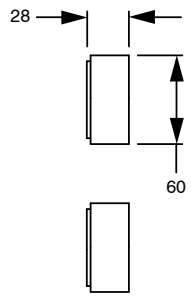

SUSSEX

**Sussex Pure Wall Bath Hostess System 250mm with Cirque Textured Handles
PVD Brushed Nickel Lead Free
46874**

SPECIFICATIONS

Recommended Use	Residential;Commercial
Colour Finish	Brushed Nickel
Primary Material	Lead Free Brass
Recommended Pressure Range	150 - 500 kPa as per AS3500
Max Continuous Working Temperature (deg C)	65
Min Continuous Working Temperature (deg C)	1

WARRANTY

Residential Use (Years)	40
Commercial Use (Years)	10

Please refer to Sussex Warranty page for full Terms and Conditions