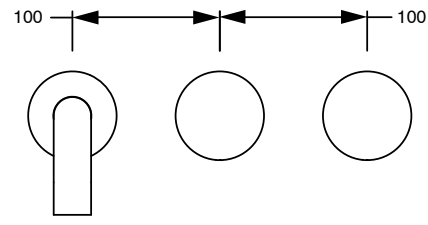

SUSSEX

**Sussex Pure Wall Bath Hostess System 250mm with Cirque Textured Handles
PVD Brushed Nickel Lead Free
46874**

SPECIFICATIONS

Recommended Use	Residential;Commercial
Colour Finish	Brushed Nickel
Primary Material	Lead Free Brass
Recommended Pressure Range	150 - 500 kPa as per AS3500
Max Continuous Working Temperature (deg C)	65
Min Continuous Working Temperature (deg C)	1

WARRANTY

Residential Use (Years)	40
Commercial Use (Years)	10

Please refer to Sussex Warranty page for full Terms and Conditions

Dimensions are nominal measurements only.

CLEANING RECOMMENDATIONS:

We recommend the use of soapy water or approved cleaners. This product should not be cleaned with abrasive materials. Damage caused by any improper treatment is not covered by the product warranty. Refer to Warranty Conditions

Disclaimer: Products in this specification manual must by regulation be installed by licensed and registered trade people. The manufacturer/distributor reserves the right to vary specifications or delete models from their range without prior notification. Dimensions are nominal measurements only. Dimensions and set-outs listed are correct at time of publication however the manufacturer/distributor takes no responsibility for printing errors.

Published 14/05/2026

To see the complete Sussex range go to www.reece.com.au