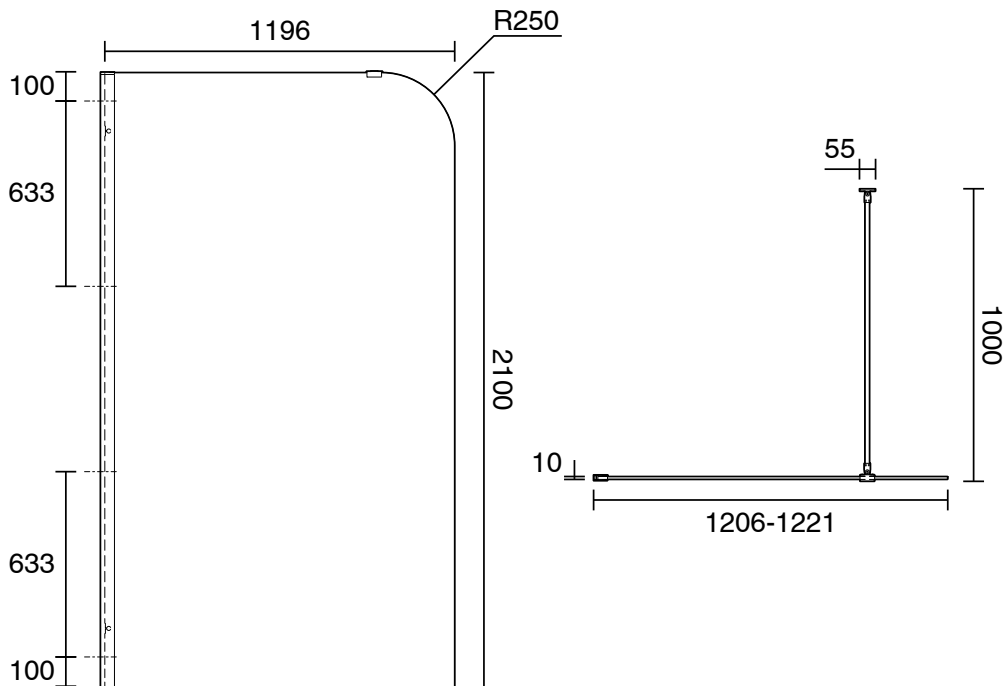

KADO

Kado Lux Frameless Curved Panel with Wall Channel Clear Glass 1200mm Brushed Nickel

1710134

SPECIFICATIONS

Recommended Use	Residential;Commercial
Colour Finish	Clear;Brushed Nickel
Primary Material	Glass
Frame Configuration	Frameless
Screen Shape	Curved
Screen Appearance	Clear
Screen Fixing	Channel
Mounting	Wall

WARRANTY

Residential & Commercial Use (Years)	7
Spare Parts & Labour (Years)	1

Please refer to Kado Warranty Page for full Terms and Conditions

Dimensions are nominal measurements only.

CLEANING RECOMMENDATIONS:

We recommend the use of soapy water or approved cleaners. This product should not be cleaned with abrasive materials. Damage caused by any improper treatment is not covered by the product warranty. Refer to Warranty Conditions

Disclaimer: Products in this specification manual must by regulation be installed by licensed and registered trade people. The manufacturer/distributor reserves the right to vary specifications or delete models from their range without prior notification. Dimensions are nominal measurements only. Dimensions and set-outs listed are correct at time of publication however the manufacturer/distributor takes no responsibility for printing errors.

Published 01/04/2026

To see the complete Kado range go to
www.reece.com.au