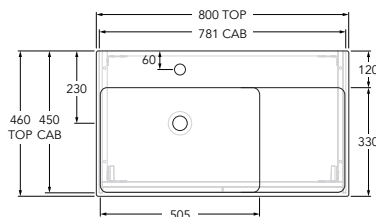

WARRANTY

Residential Use (Years)	10
Commercial Use (Years)	1
Spare Parts & Labour (Years)	1

Please refer to Roca Warranty page for full Terms and Conditions