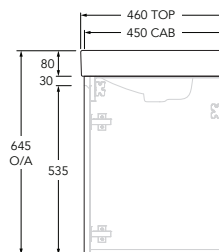

WARRANTY

Residential Use (Years)	10
Commercial Use (Years)	1
Spare Parts & Labour (Years)	1

Please refer to Roca Warranty page for full Terms and Conditions