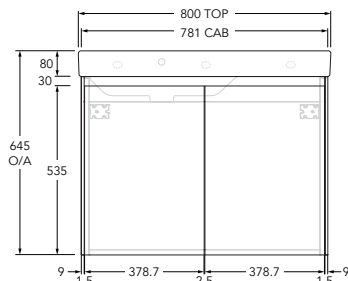

WARRANTY

Residential Use (Years)	10
Commercial Use (Years)	1
Spare Parts & Labour (Years)	1

Please refer to Roca Warranty page for full Terms and Conditions