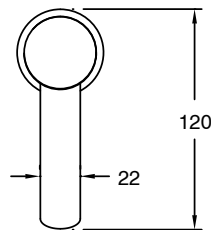

SUSSEX

Sussex Pure Basin Mixer with Cirque Textured Handles PVD Brushed Gold (6 Star) Lead Free

46907

SPECIFICATIONS	
Recommended Use	Residential;Commercial
Colour Finish	Brushed Gold
Primary Material	Lead Free Brass
Recommended Pressure Range	150 - 500 kPa as per AS3500
Max Continuous Working Temperature (deg C)	65
Min Continuous Working Temperature (deg C)	1
WARRANTY	
Residential Use (Years)	40
Commercial Use (Years)	10
<i>Please refer to Sussex Warranty page for full Terms and Conditions</i>	

Disclaimer: Products in this specification manual must by regulation be installed by licensed and registered trade people. The manufacturer/distributor reserves the right to vary specifications or delete models from their range without prior notification. Dimensions are nominal measurements only. Dimensions and set-outs listed are correct at time of publication however the manufacturer/distributor takes no responsibility for printing errors.