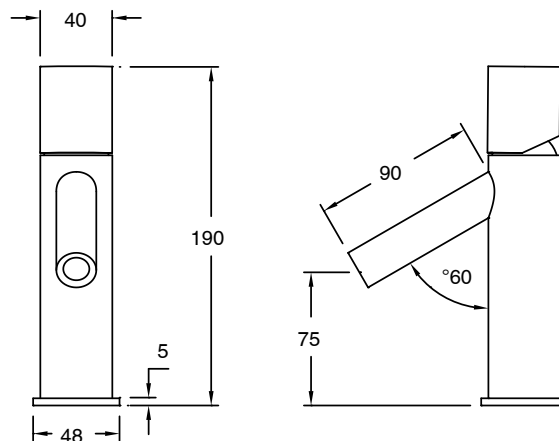

SUSSEX

Sussex Pure Basin Mixer with Cirque Textured Handles PVD Brushed Gold (6 Star) Lead Free

46907

SPECIFICATIONS	
Recommended Use	Residential;Commercial
Colour Finish	Brushed Gold
Primary Material	Lead Free Brass
Recommended Pressure Range	150 - 500 kPa as per AS3500
Max Continuous Working Temperature (deg C)	65
Min Continuous Working Temperature (deg C)	1
WARRANTY	
Residential Use (Years)	40
Commercial Use (Years)	10
<i>Please refer to Sussex Warranty page for full Terms and Conditions</i>	

Disclaimer: Products in this specification manual must by regulation be installed by licensed and registered trade people. The manufacturer/distributor reserves the right to vary specifications or delete models from their range without prior notification. Dimensions are nominal measurements only. Dimensions and set-outs listed are correct at time of publication however the manufacturer/distributor takes no responsibility for printing errors.