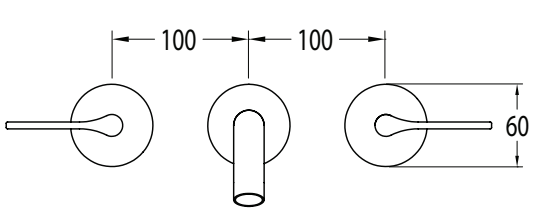

SUSSEX

Sussex Oria Wall Basin Set 215mm PVD Brushed Nickel (5 Star)

2265598

SPECIFICATIONS

Recommended Use	Residential;Commercial
Colour Finish	Brushed Nickel
Primary Material	DR Brass
Recommended Pressure Range	150 - 500 kPa as per AS3500
Max Continuous Working Temperature (deg C)	65
Min Continuous Working Temperature (deg C)	1

WARRANTY

Residential Use (Years)	40
Commercial Use (Years)	10

Please refer to Sussex Warranty page for full Terms and Conditions

Dimensions are nominal measurements only.

CLEANING RECOMMENDATIONS:

We recommend the use of soapy water or approved cleaners. This product should not be cleaned with abrasive materials. Damage caused by any improper treatment is not covered by the product warranty. Refer to Warranty Conditions

Disclaimer: Products in this specification manual must by regulation be installed by licensed and registered trade people. The manufacturer/distributor reserves the right to vary specifications or delete models from their range without prior notification. Dimensions are nominal measurements only. Dimensions and set-outs listed are correct at time of publication however the manufacturer/distributor takes no responsibility for printing errors.

Published 01/04/2026

To see the complete Sussex range go to www.reece.com.au