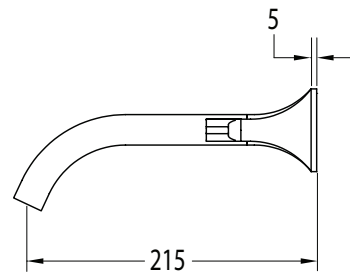

SUSSEX

Sussex Oria Wall Basin Set 215mm PVD Brushed Nickel (5 Star)

2265598

SPECIFICATIONS

Recommended Use	Residential;Commercial
Colour Finish	Brushed Nickel
Primary Material	DR Brass
Recommended Pressure Range	150 - 500 kPa as per AS3500
Max Continuous Working Temperature (deg C)	65
Min Continuous Working Temperature (deg C)	1

WARRANTY

Residential Use (Years)	40
Commercial Use (Years)	10

Please refer to Sussex Warranty page for full Terms and Conditions

Dimensions are nominal measurements only.

CLEANING RECOMMENDATIONS:

We recommend the use of soapy water or approved cleaners. This product should not be cleaned with abrasive materials. Damage caused by any improper treatment is not covered by the product warranty. Refer to Warranty Conditions

Disclaimer: Products in this specification manual must by regulation be installed by licensed and registered trade people. The manufacturer/distributor reserves the right to vary specifications or delete models from their range without prior notification. Dimensions are nominal measurements only. Dimensions and set-outs listed are correct at time of publication however the manufacturer/distributor takes no responsibility for printing errors.

Published 01/04/2026

To see the complete Sussex range go to www.reece.com.au