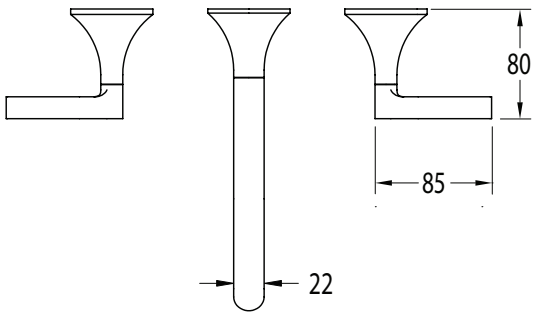

SUSSEX

Sussex Oria Wall Basin Set 215mm PVD Brushed Nickel (5 Star)

2265598

SPECIFICATIONS

Recommended Use	Residential;Commercial
Colour Finish	Brushed Nickel
Primary Material	DR Brass
Recommended Pressure Range	150 - 500 kPa as per AS3500
Max Continuous Working Temperature (deg C)	65
Min Continuous Working Temperature (deg C)	1

WARRANTY

Residential Use (Years)	40
Commercial Use (Years)	10

Please refer to Sussex Warranty page for full Terms and Conditions

Dimensions are nominal measurements only.

CLEANING RECOMMENDATIONS:

We recommend the use of soapy water or approved cleaners. This product should not be cleaned with abrasive materials. Damage caused by any improper treatment is not covered by the product warranty. Refer to Warranty Conditions

Disclaimer: Products in this specification manual must by regulation be installed by licensed and registered trade people. The manufacturer/distributor reserves the right to vary specifications or delete models from their range without prior notification. Dimensions are nominal measurements only. Dimensions and set-outs listed are correct at time of publication however the manufacturer/distributor takes no responsibility for printing errors.

Published 01/04/2026

To see the complete Sussex range go to www.reece.com.au