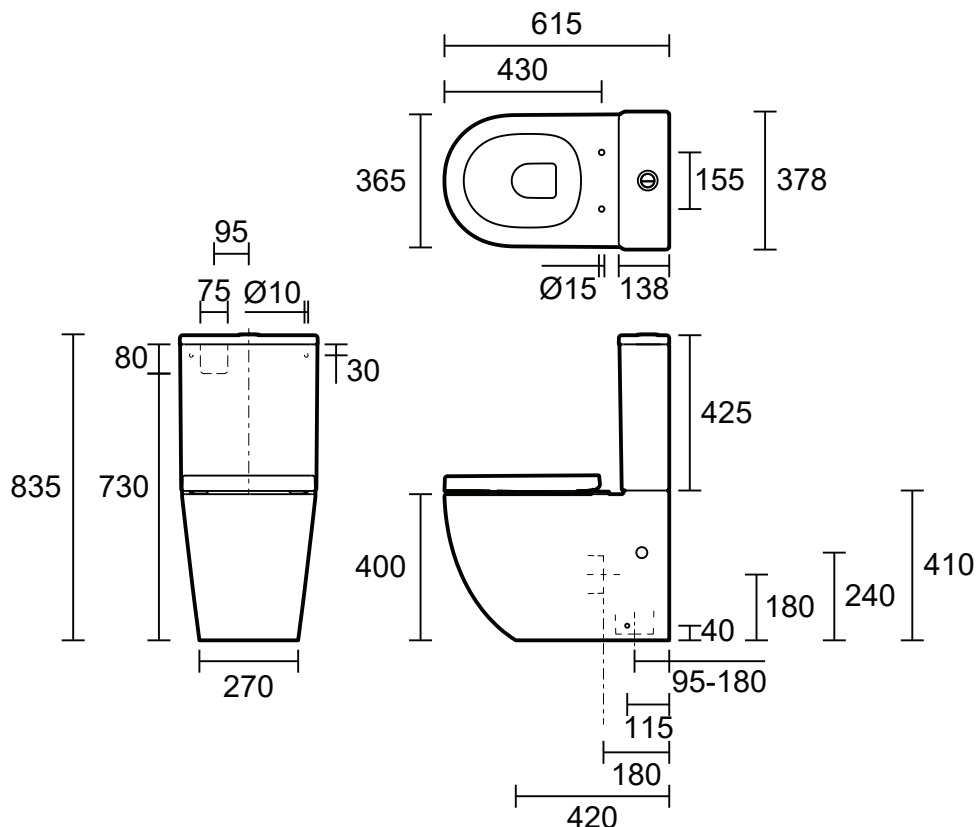

Posh Domaine Round Close Coupled Back to Wall Rimless Back Inlet Toilet Suite Thick Seat (4 Star)

26792

SPECIFICATIONS	
Recommended Use	Residential;Commercial
Rim Configuration	Rimless
Water Inlet Position	Back
Outlet Type	P Trap;S Trap
Pan Material	Vitreous China
Toilet Seat Type	Soft Close;Quick Release
Toilet Seat Material	Urea
WARRANTY	
Residential & Commercial Use (Years)	25
Spare Parts & Labour (Years)	1
<i>Please refer to Posh Warranty Page for full Terms and Conditions</i>	

Disclaimer: Products in this specification manual must by regulation be installed by licensed and registered trade people. The manufacturer/distributor reserves the right to vary specifications or delete models from their range without prior notification. Dimensions are nominal measurements only. Dimensions and set-outs listed are correct at time of publication however the manufacturer/distributor takes no responsibility for printing errors.