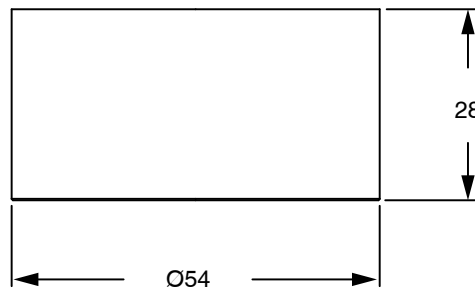

SUSSEX

Sussex Pure Diverter PVD Brushed Gold Lead Free

47219

SPECIFICATIONS	
Recommended Use	Residential;Commercial
Colour Finish	Brushed Gold
Primary Material	Lead Free Brass
Recommended Pressure Range	150 - 500 kPa as per AS3500
Max Continuous Working Temperature (deg C)	65
Min Continuous Working Temperature (deg C)	1
WARRANTY	
Residential Use (Years)	40
Commercial Use (Years)	10
<i>Please refer to Sussex Warranty page for full Terms and Conditions</i>	