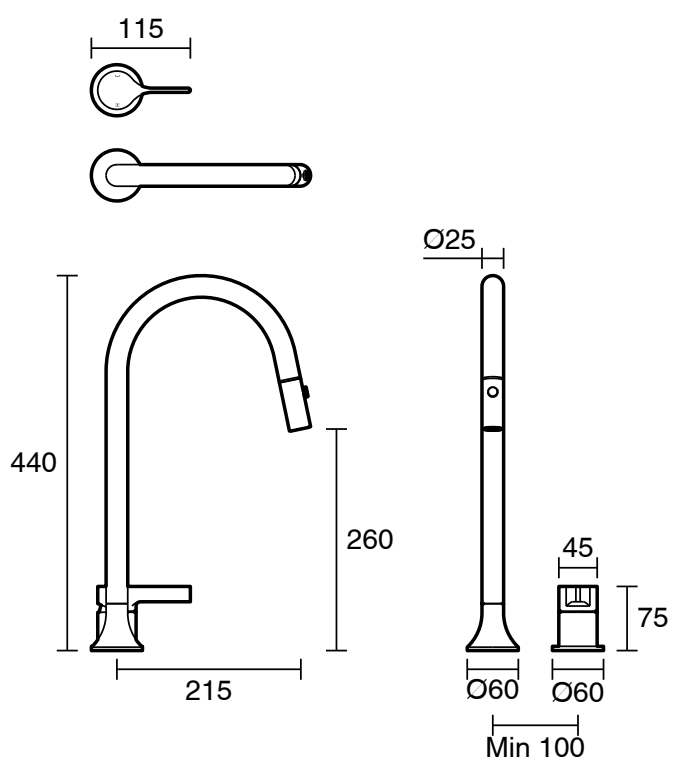

## Sussex Oria Pull Out Hob Sink Mixer Set PVD Brushed Bronze (5 Star) Lead Free

30165

SPECIFICATIONS	
Recommended Use	Residential;Commercial
Colour Finish	Brushed Bronze
Primary Material	Lead Free Brass
Recommended Pressure Range	150 - 500 kPa as per AS3500
Max Continuous Working Temperature (deg C)	65
Min Continuous Working Temperature (deg C)	1
WARRANTY	
Residential Use (Years)	40
Commercial Use (Years)	10
<i>Please refer to Sussex Warranty page for full Terms and Conditions</i>	

Dimensions are nominal measurements only.