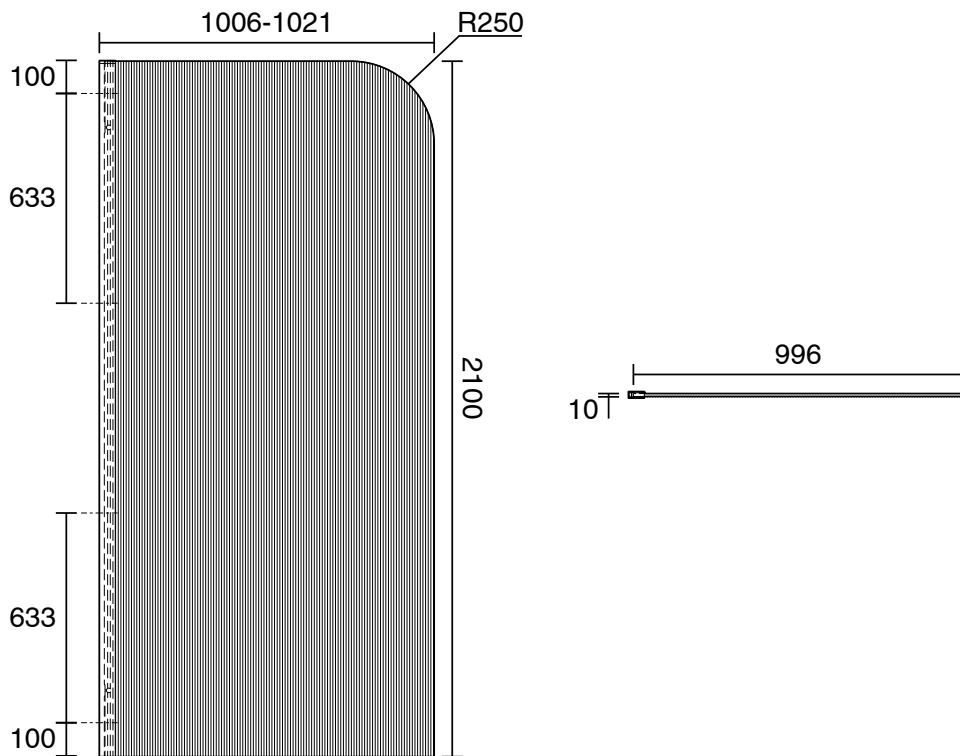

KADO

Kado Lux Frameless Curved Left Fluted Panel with Wall Channel 1000mm Brushed Nickel

1710138

SPECIFICATIONS

Recommended Use	Residential;Commercial
Colour Finish	Clear;Brushed Nickel
Primary Material	Glass
Frame Configuration	Frameless
Screen Shape	Curved
Screen Appearance	Fluted
Screen Fixing	Channel
Mounting	Wall

WARRANTY

Residential & Commercial Use (Years)	7
Spare Parts & Labour (Years)	1

Please refer to Kado Warranty Page for full Terms and Conditions

Dimensions are nominal measurements only.

CLEANING RECOMMENDATIONS:

We recommend the use of soapy water or approved cleaners. This product should not be cleaned with abrasive materials. Damage caused by any improper treatment is not covered by the product warranty. Refer to Warranty Conditions

Disclaimer: Products in this specification manual must by regulation be installed by licensed and registered trade people. The manufacturer/distributor reserves the right to vary specifications or delete models from their range without prior notification. Dimensions are nominal measurements only. Dimensions and set-outs listed are correct at time of publication however the manufacturer/distributor takes no responsibility for printing errors.

Published 01/04/2026

To see the complete Kado range go to www.reece.com.au