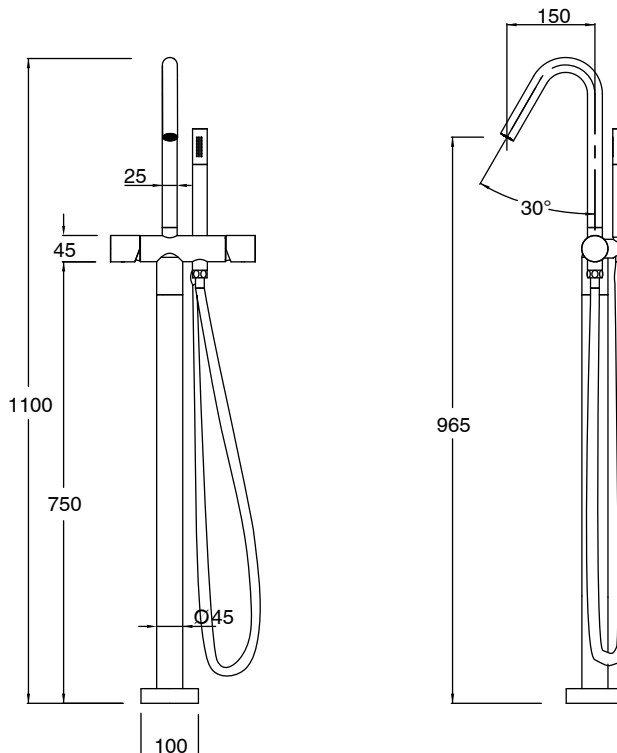

## Sussex Pure Floor Mounted Bath Mixer Tap with Handshower Trimset PVD Brushed Gold (3 Star)

9510944

SPECIFICATIONS	
Recommended Use	Residential;Commercial
Colour Finish	Brushed Gold
Primary Material	DR Brass
Recommended Pressure Range	150 - 500 kPa as per AS3500
Max Continuous Working Temperature (deg C)	65
Min Continuous Working Temperature (deg C)	1
WARRANTY	
Residential Use (Years)	40
Commercial Use (Years)	10
<i>Please refer to Sussex Warranty page for full Terms and Conditions</i>	

Dimensions are nominal measurements only.