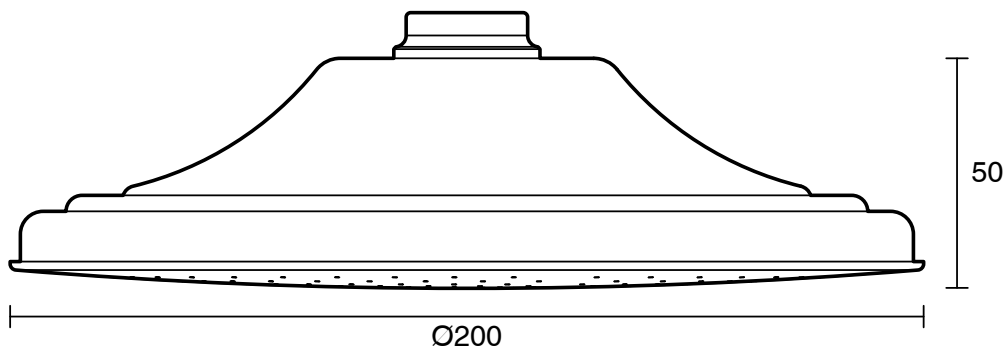

KADO

Kado Era Shower Rose Only 200mm Chrome (4 Star)

4200388

SPECIFICATIONS

Recommended Use	Residential;Commercial
Colour	Chrome
Finish	Polished
Material	DR Brass
Recommended Pressure Range	150 - 500 kPa
Maximum Continuous Working Temperature	80 deg C
Suitable for Storage Tank Hot Water	Yes
Suitable for Continuous Flow Hot Water	Yes
Suitable for Gravity Feed Hot Water	No

WARRANTY

Residential & Commercial Use (Years)	25
Spare Parts & Labour (Years)	1

Please refer to Kado Warranty Page for full Terms and Conditions