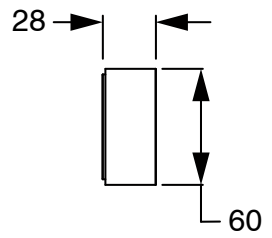

SUSSEX

**Sussex Pure Progressive Wall Basin Mixer Tap System 200mm with Linear Textured Handle
PVD Brushed Nickel (3 Star)
9511533**

SPECIFICATIONS

Recommended Use	Residential;Commercial
Colour Finish	Brushed Nickel
Primary Material	DR Brass
Recommended Pressure Range	150 - 500 kPa as per AS3500
Max Continuous Working Temperature (deg C)	65
Min Continuous Working Temperature (deg C)	1

WARRANTY

Residential Use (Years)	40
Commercial Use (Years)	10

Please refer to Sussex Warranty page for full Terms and Conditions