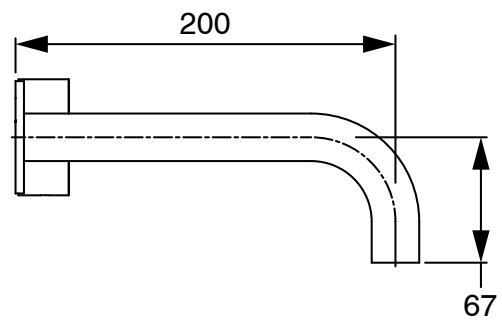

SUSSEX

**Sussex Pure Progressive Wall Basin Mixer Tap System 200mm with Linear Textured Handle
PVD Brushed Nickel (3 Star)
9511533**

SPECIFICATIONS

Recommended Use	Residential;Commercial
Colour Finish	Brushed Nickel
Primary Material	DR Brass
Recommended Pressure Range	150 - 500 kPa as per AS3500
Max Continuous Working Temperature (deg C)	65
Min Continuous Working Temperature (deg C)	1

WARRANTY

Residential Use (Years)	40
Commercial Use (Years)	10

Please refer to Sussex Warranty page for full Terms and Conditions

Dimensions are nominal measurements only.

CLEANING RECOMMENDATIONS:

We recommend the use of soapy water or approved cleaners. This product should not be cleaned with abrasive materials. Damage caused by any improper treatment is not covered by the product warranty. Refer to Warranty Conditions

Disclaimer: Products in this specification manual must by regulation be installed by licensed and registered trade people. The manufacturer/distributor reserves the right to vary specifications or delete models from their range without prior notification. Dimensions are nominal measurements only. Dimensions and set-outs listed are correct at time of publication however the manufacturer/distributor takes no responsibility for printing errors.
Published 01/04/2026

To see the complete Sussex range go to www.reece.com.au