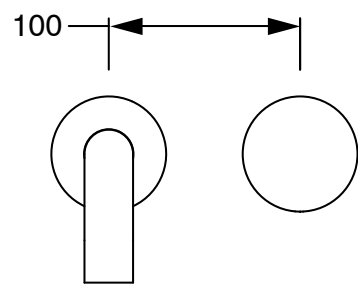

SUSSEX

**Sussex Pure Progressive Wall Basin Mixer Tap System 200mm with Linear Textured Handle
PVD Brushed Nickel (3 Star)
9511533**

SPECIFICATIONS

Recommended Use	Residential;Commercial
Colour Finish	Brushed Nickel
Primary Material	DR Brass
Recommended Pressure Range	150 - 500 kPa as per AS3500
Max Continuous Working Temperature (deg C)	65
Min Continuous Working Temperature (deg C)	1

WARRANTY

Residential Use (Years)	40
Commercial Use (Years)	10

Please refer to Sussex Warranty page for full Terms and Conditions

Dimensions are nominal measurements only.

CLEANING RECOMMENDATIONS:

We recommend the use of soapy water or approved cleaners. This product should not be cleaned with abrasive materials. Damage caused by any improper treatment is not covered by the product warranty. Refer to Warranty Conditions

Disclaimer: Products in this specification manual must by regulation be installed by licensed and registered trade people. The manufacturer/distributor reserves the right to vary specifications or delete models from their range without prior notification. Dimensions are nominal measurements only. Dimensions and set-outs listed are correct at time of publication however the manufacturer/distributor takes no responsibility for printing errors.
Published 01/04/2026

To see the complete Sussex range go to www.reece.com.au