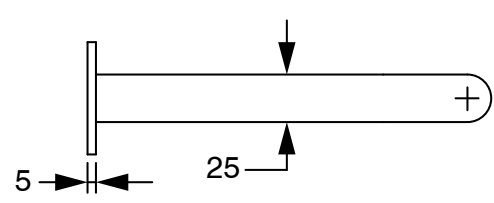

SUSSEX

**Sussex Pure Progressive Wall Basin Mixer Tap System 200mm with Linear Textured Handle
PVD Brushed Nickel (3 Star)
9511533**

SPECIFICATIONS

Recommended Use	Residential;Commercial
Colour Finish	Brushed Nickel
Primary Material	DR Brass
Recommended Pressure Range	150 - 500 kPa as per AS3500
Max Continuous Working Temperature (deg C)	65
Min Continuous Working Temperature (deg C)	1

WARRANTY

Residential Use (Years)	40
Commercial Use (Years)	10

Please refer to Sussex Warranty page for full Terms and Conditions

Dimensions are nominal measurements only.

CLEANING RECOMMENDATIONS:

We recommend the use of soapy water or approved cleaners. This product should not be cleaned with abrasive materials. Damage caused by any improper treatment is not covered by the product warranty. Refer to Warranty Conditions

Disclaimer: Products in this specification manual must by regulation be installed by licensed and registered trade people. The manufacturer/distributor reserves the right to vary specifications or delete models from their range without prior notification. Dimensions are nominal measurements only. Dimensions and set-outs listed are correct at time of publication however the manufacturer/distributor takes no responsibility for printing errors.
Published 01/04/2026

To see the complete Sussex range go to www.reece.com.au