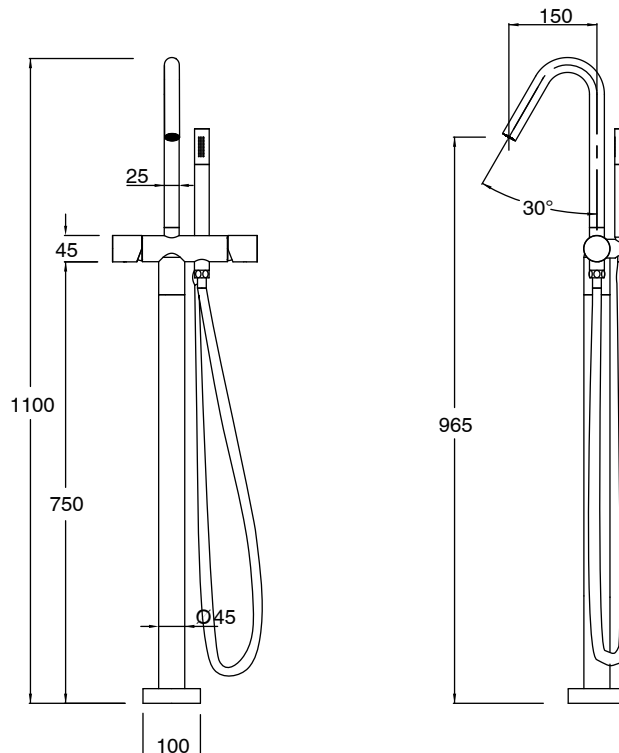

# SUSSEX

**Sussex Pure Floor Mounted Bath Mixer Tap with Handshower and Linear Textured Handle Trimset**  
**PVD Brushed Gunmetal (3 Star)**  
**9511805**

SPECIFICATIONS	
Recommended Use	Residential;Commercial
Colour Finish	Brushed Smoke Gunmetal
Primary Material	DR Brass
Recommended Pressure Range	150 - 500 kPa as per AS3500
Max Continuous Working Temperature (deg C)	65
Min Continuous Working Temperature (deg C)	1
WARRANTY	
Residential Use (Years)	40
Commercial Use (Years)	10
<i>Please refer to Sussex Warranty page for full Terms and Conditions</i>	

**Disclaimer:** Products in this specification manual must by regulation be installed by licensed and registered trade people. The manufacturer/distributor reserves the right to vary specifications or delete models from their range without prior notification. Dimensions are nominal measurements only. Dimensions and set-outs listed are correct at time of publication however the manufacturer/distributor takes no responsibility for printing errors.