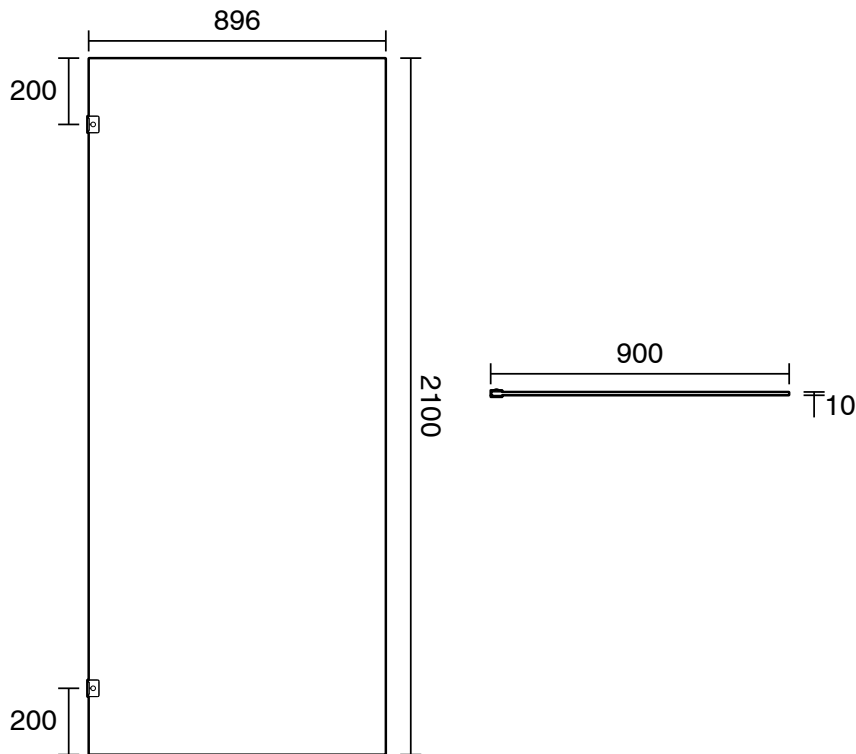

KADO

Kado Lux Frameless Rectangular Panel with Wall Clips Clear Glass 900mm Chrome

1710051

SPECIFICATIONS	
Recommended Use	Residential;Commercial
Colour Finish	Polished Chrome;Clear
Primary Material	Glass
Frame Configuration	Frameless
Screen Shape	Rectangular
Screen Appearance	Clear
Screen Fixing	Clips
Mounting	Wall
WARRANTY	
Residential & Commercial Use (Years)	7
Spare Parts & Labour (Years)	1
<i>Please refer to Kado Warranty Page for full Terms and Conditions</i>	