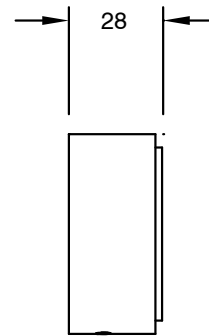

SUSSEX

Sussex Pure Wall Top Assembly with Linear Textured Handles PVD Brushed Bronze Lead Free

50932

| SPECIFICATIONS | |
|---------------------------------------------------------------------------|-----------------------------|
| Recommended Use | Residential;Commercial |
| Colour Finish | Brushed Bronze |
| Primary Material | Lead Free Brass |
| Recommended Pressure Range | 150 - 500 kPa as per AS3500 |
| Max Continuous Working Temperature (deg C) | 65 |
| Min Continuous Working Temperature (deg C) | 1 |
| WARRANTY | |
| Residential Use (Years) | 40 |
| Commercial Use (Years) | 10 |
| <i>Please refer to Sussex Warranty page for full Terms and Conditions</i> | |