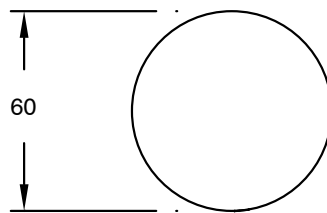

SUSSEX

Sussex Pure Wall Top Assembly with Linear Textured Handles PVD Brushed Bronze Lead Free

50932

| SPECIFICATIONS | |
|---------------------------------------------------------------------------|-----------------------------|
| Recommended Use | Residential;Commercial |
| Colour Finish | Brushed Bronze |
| Primary Material | Lead Free Brass |
| Recommended Pressure Range | 150 - 500 kPa as per AS3500 |
| Max Continuous Working Temperature (deg C) | 65 |
| Min Continuous Working Temperature (deg C) | 1 |
| WARRANTY | |
| Residential Use (Years) | 40 |
| Commercial Use (Years) | 10 |
| <i>Please refer to Sussex Warranty page for full Terms and Conditions</i> | |