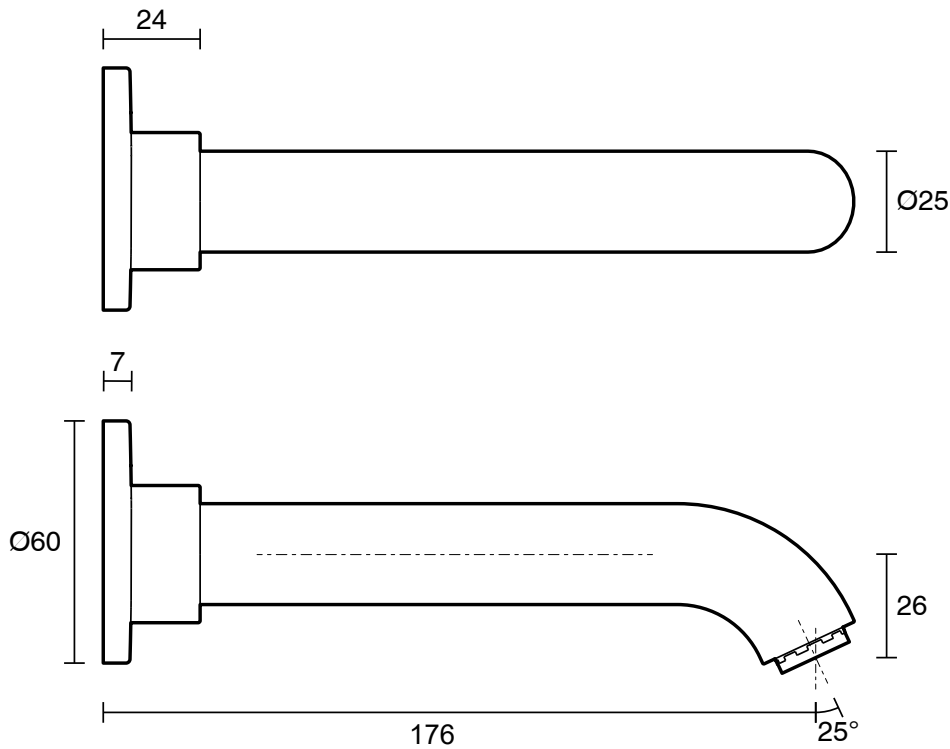

Roca Ona Bath Outlet 175mm Chrome

13712

SPECIFICATIONS

Recommended Use	Residential;Commercial
Colour Finish	Polished Chrome
Primary Material	Lead Free Brass
Recommended Pressure Range	150 - 500 kPa as per AS3500
Max Continuous Working Temperature (deg C)	65
Min Continuous Working Temperature (deg C)	5

WARRANTY

Residential & Commercial Use (Years)	25
Spare Parts & Labour (Years)	1

Please refer to Roca Warranty page for full Terms and Conditions

Dimensions are nominal measurements only.

CLEANING RECOMMENDATIONS:

We recommend the use of soapy water or approved cleaners. This product should not be cleaned with abrasive materials. Damage caused by any improper treatment is not covered by the product warranty. Refer to Warranty Conditions

Disclaimer: Products in this specification manual must by regulation be installed by licensed and registered trade people. The manufacturer/distributor reserves the right to vary specifications or delete models from their range without prior notification. Dimensions are nominal measurements only. Dimensions and set-outs listed are correct at time of publication however the manufacturer/distributor takes no responsibility for printing errors.

Published 19/05/2026

To see the complete Roca range go to www.reece.com.au