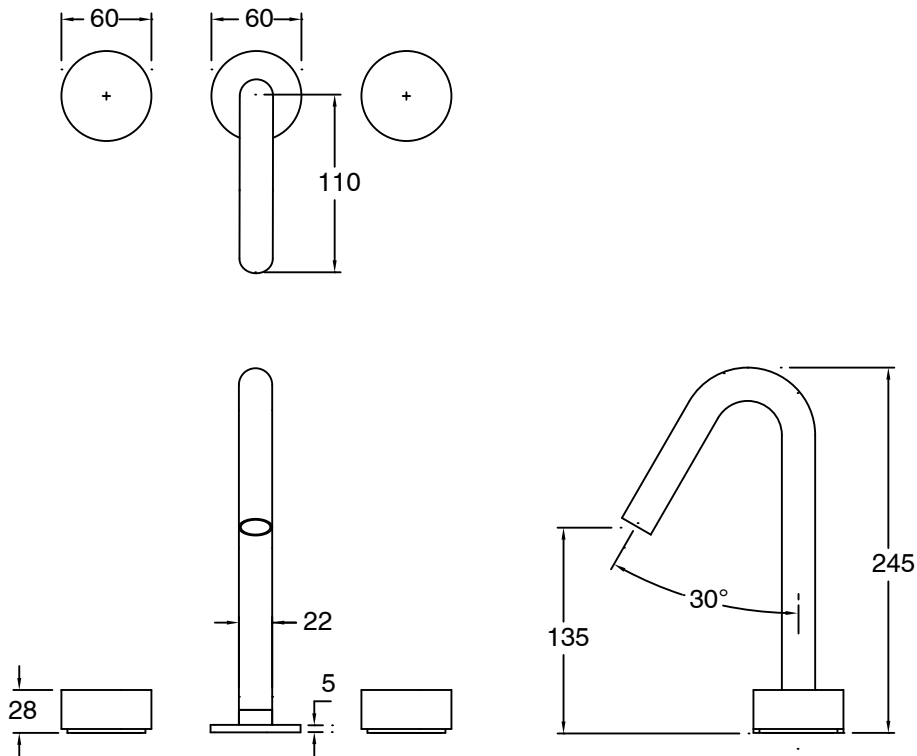

## Sussex Pure Basin Set with Linear Textured Handles PVD Brushed Bronze (5 Star)

9511002

SPECIFICATIONS	
Recommended Use	Residential;Commercial
Colour Finish	Brushed Bronze
Primary Material	DR Brass
Recommended Pressure Range	150 - 500 kPa as per AS3500
Max Continuous Working Temperature (deg C)	65
Min Continuous Working Temperature (deg C)	1
WARRANTY	
Residential Use (Years)	40
Commercial Use (Years)	10
<i>Please refer to Sussex Warranty page for full Terms and Conditions</i>	

Dimensions are nominal measurements only.