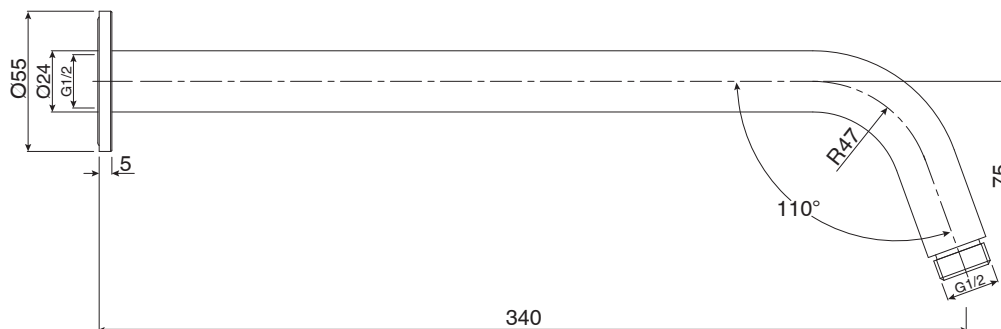

mizu

Mizu Drift Wall Straight Shower Arm Only Chrome

9503826

SPECIFICATIONS

Recommended Use	Residential;Commercial
Colour Finish	Polished Chrome
Primary Material	DR Brass
Recommended Pressure Range	150 - 500 kPa as per AS3500
Max Continuous Working Temperature (deg C)	60
Min Continuous Working Temperature (deg C)	5

WARRANTY

Residential & Commercial Use (Years)	25
Spare Parts & Labour (Years)	1

Please refer to Mizu Warranty page for full Terms and Conditions

Dimensions are nominal measurements only.

CLEANING RECOMMENDATIONS:

We recommend the use of soapy water or approved cleaners. This product should not be cleaned with abrasive materials. Damage caused by any improper treatment is not covered by the product warranty. Refer to Warranty Conditions

Disclaimer: Products in this specification manual must by regulation be installed by licensed and registered trade people. The manufacturer/distributor reserves the right to vary specifications or delete models from their range without prior notification. Dimensions are nominal measurements only. Dimensions and set-outs listed are correct at time of publication however the manufacturer/distributor takes no responsibility for printing errors.

Published 01/04/2026

To see the complete Mizu range go to
www.reece.com.au

WaterMark
AS/NZS 3862
WM 022468