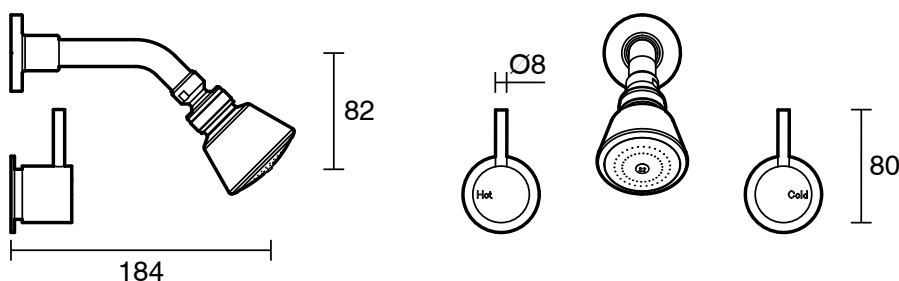

SUSSEX

Sussex Scala Shower Set LUX PVD Brushed Platinum Gold (3 Star)

2268305

SPECIFICATIONS	
Recommended Use	Residential;Commercial
Colour Finish	Brushed Platinum Gold
Primary Material	DR Brass
Recommended Pressure Range	150 - 500 kPa as per AS3500
Max Continuous Working Temperature (deg C)	65
Min Continuous Working Temperature (deg C)	1
WARRANTY	
Residential Use (Years)	40
Commercial Use (Years)	10

Please refer to Sussex Warranty page for full Terms and Conditions

Dimensions are nominal measurements only.

CLEANING RECOMMENDATIONS:

We recommend the use of soapy water or approved cleaners. This product should not be cleaned with abrasive materials. Damage caused by any improper treatment is not covered by the product warranty. Refer to Warranty Conditions

Disclaimer: Products in this specification manual must by regulation be installed by licensed and registered trade people. The manufacturer/distributor reserves the right to vary specifications or delete models from their range without prior notification. Dimensions are nominal measurements only. Dimensions and set-outs listed are correct at time of publication however the manufacturer/distributor takes no responsibility for printing errors.

Published 01/04/2026

To see the complete Sussex range go to www.reece.com.au