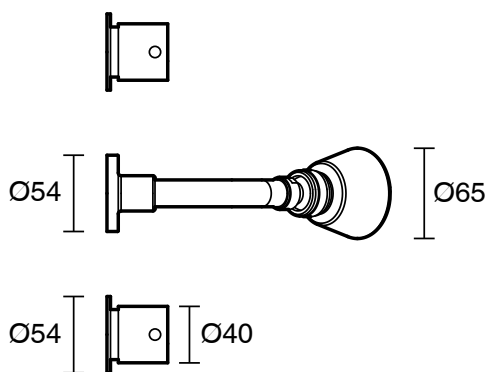

SUSSEX

Sussex Scala Shower Set LUX PVD Brushed Platinum Gold (3 Star)

2268305

SPECIFICATIONS	
Recommended Use	Residential;Commercial
Colour Finish	Brushed Platinum Gold
Primary Material	DR Brass
Recommended Pressure Range	150 - 500 kPa as per AS3500
Max Continuous Working Temperature (deg C)	65
Min Continuous Working Temperature (deg C)	1
WARRANTY	
Residential Use (Years)	40
Commercial Use (Years)	10

Please refer to Sussex Warranty page for full Terms and Conditions

Dimensions are nominal measurements only.

CLEANING RECOMMENDATIONS:

We recommend the use of soapy water or approved cleaners. This product should not be cleaned with abrasive materials. Damage caused by any improper treatment is not covered by the product warranty. Refer to Warranty Conditions

Disclaimer: Products in this specification manual must by regulation be installed by licensed and registered trade people. The manufacturer/distributor reserves the right to vary specifications or delete models from their range without prior notification. Dimensions are nominal measurements only. Dimensions and set-outs listed are correct at time of publication however the manufacturer/distributor takes no responsibility for printing errors.

Published 01/04/2026

To see the complete Sussex range go to www.reece.com.au