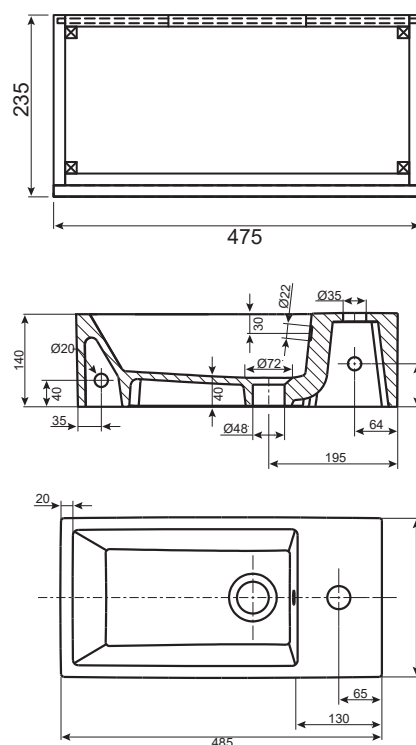

Posh Solus Powder Room Vanity Unit Wall Hung Right Hand Basin 1 Taphole White

SPECIFICATIONS

Recommended Use	Residential;Commercial	
Material	Basin	Vitreous China
	Cabinet	Pinewood & MDF
Colour	White	
Bowl Capacity	2.5 Litres	
Fixing	Basin	Siliconed to Cabinet
	Cabinet	Wall Mounted
	Basin Wall Fixing Kit supplied	
Taphole Configuration	1 Taphole (Right Hand Only)	
Overflow Configuration	Overflow	
Waste Size	32x40mm with Overflow (not included)	
Plug & Waste	Sold Separately	
Tapware	Sold Separately	

WARRANTY

Residential & Commercial Use (Years)	10
Spare Parts & Labour (Years)	1

Please refer to Posh Warranty Page for full Terms and Conditions

Vanity

Basin

Dimensions are nominal measurements only.

Disclaimer: Products in this specification manual must by regulation be installed by licensed and registered trade people. The manufacturer/distributor reserves the right to vary specifications or delete models from their range without prior notification. Dimensions are nominal measurements only. Dimensions and set-outs listed are correct at time of publication however the manufacturer/distributor takes no responsibility for printing errors.