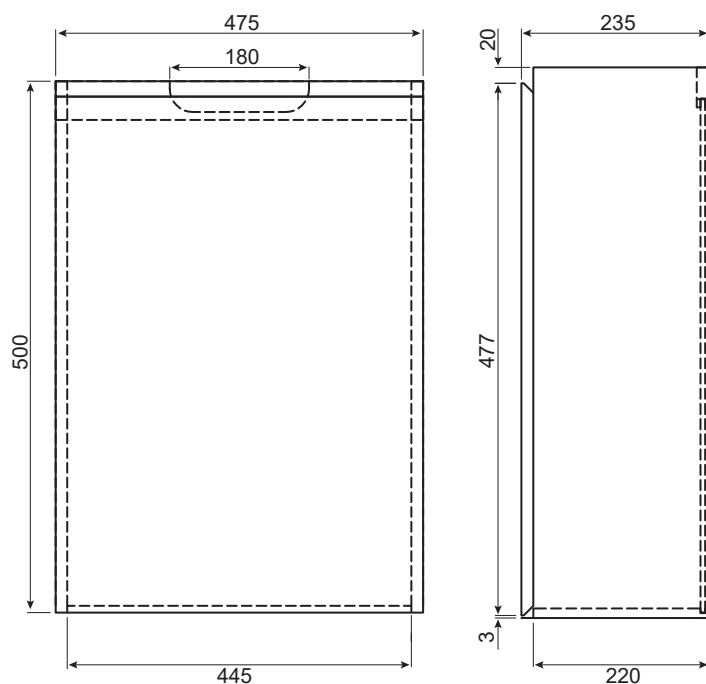

Posh Solus Powder Room Vanity Unit Wall Hung Right Hand Basin 1 Taphole White

SPECIFICATIONS

Recommended Use	Residential;Commercial	
Material	Basin	Vitreous China
	Cabinet	Pinewood & MDF
Colour	White	
Bowl Capacity	2.5 Litres	
Fixing	Basin	Siliconed to Cabinet
	Cabinet	Wall Mounted
	Basin Wall Fixing Kit supplied	
Taphole Configuration	1 Taphole (Right Hand Only)	
Overflow Configuration	Overflow	
Waste Size	32x40mm with Overflow (not included)	
Plug & Waste	Sold Separately	
Tapware	Sold Separately	

WARRANTY

Residential & Commercial Use (Years)	10
Spare Parts & Labour (Years)	1

Please refer to Posh Warranty Page for full Terms and Conditions

Vanity

Basin

Dimensions are nominal measurements only.

Disclaimer: Products in this specification manual must by regulation be installed by licensed and registered trade people. The manufacturer/distributor reserves the right to vary specifications or delete models from their range without prior notification. Dimensions are nominal measurements only. Dimensions and set-outs listed are correct at time of publication however the manufacturer/distributor takes no responsibility for printing errors.