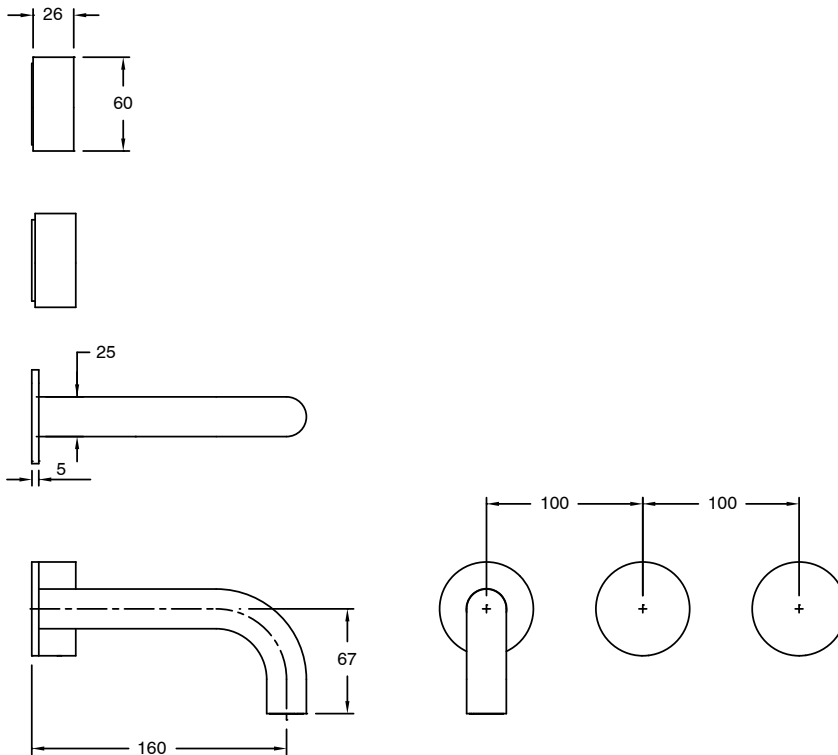

SUSSEX

Sussex Pure Wall Bath Hostess System 200mm with Linear Textured Handles Chrome Lead Free

46849

SPECIFICATIONS

Recommended Use	Residential;Commercial
Colour Finish	Polished Chrome
Primary Material	Lead Free Brass
Recommended Pressure Range	150 - 500 kPa as per AS3500
Max Continuous Working Temperature (deg C)	65
Min Continuous Working Temperature (deg C)	1

WARRANTY

Residential Use (Years)	40
Commercial Use (Years)	10

Please refer to Sussex Warranty page for full Terms and Conditions

Dimensions are nominal measurements only.

CLEANING RECOMMENDATIONS:

We recommend the use of soapy water or approved cleaners. This product should not be cleaned with abrasive materials. Damage caused by any improper treatment is not covered by the product warranty. Refer to Warranty Conditions

Disclaimer: Products in this specification manual must by regulation be installed by licensed and registered trade people. The manufacturer/distributor reserves the right to vary specifications or delete models from their range without prior notification. Dimensions are nominal measurements only. Dimensions and set-outs listed are correct at time of publication however the manufacturer/distributor takes no responsibility for printing errors.

Published 14/05/2026

To see the complete Sussex range go to www.reece.com.au