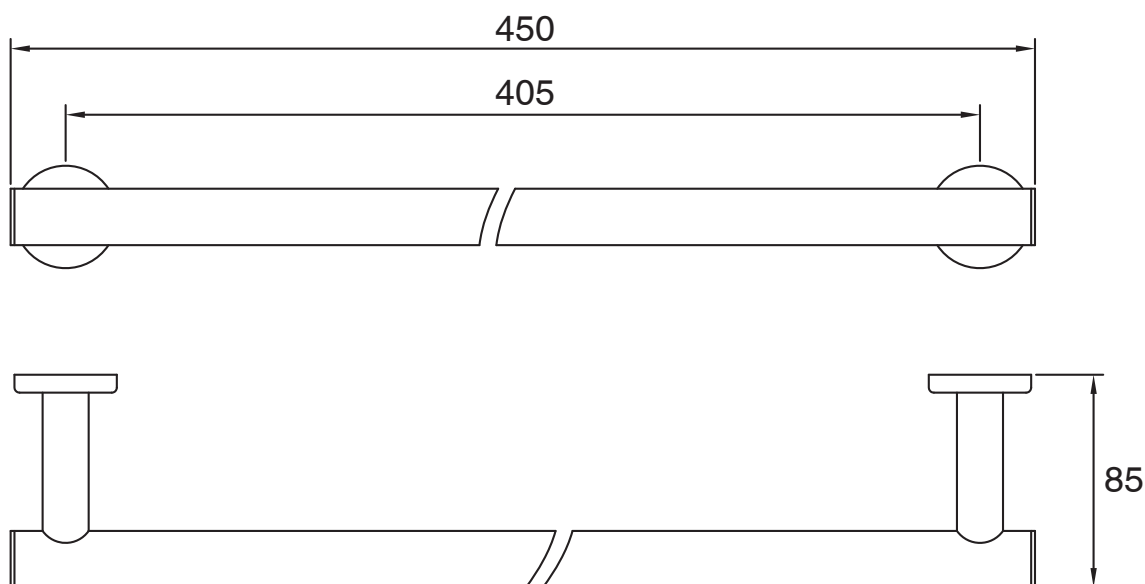

mizu

Mizu Drift Single Towel Rail 450mm Chrome

2202015

SPECIFICATIONS

Recommended Use	Residential;Commercial
Colour Finish	Polished Chrome
Primary Material	DR Brass

WARRANTY

Residential & Commercial Use (Years)	25
Spare Parts & Labour (Years)	1

Please refer to Mizu Warranty page for full Terms and Conditions

Dimensions are nominal measurements only.

CLEANING RECOMMENDATIONS:

We recommend the use of soapy water or approved cleaners. This product should not be cleaned with abrasive materials. Damage caused by any improper treatment is not covered by the product warranty. Refer to Warranty Conditions

Disclaimer: Products in this specification manual must by regulation be installed by licensed and registered trade people. The manufacturer/distributor reserves the right to vary specifications or delete models from their range without prior notification. Dimensions are nominal measurements only. Dimensions and set-outs listed are correct at time of publication however the manufacturer/distributor takes no responsibility for printing errors.

Published 01/04/2026

To see the complete Mizu range go to www.reece.com.au