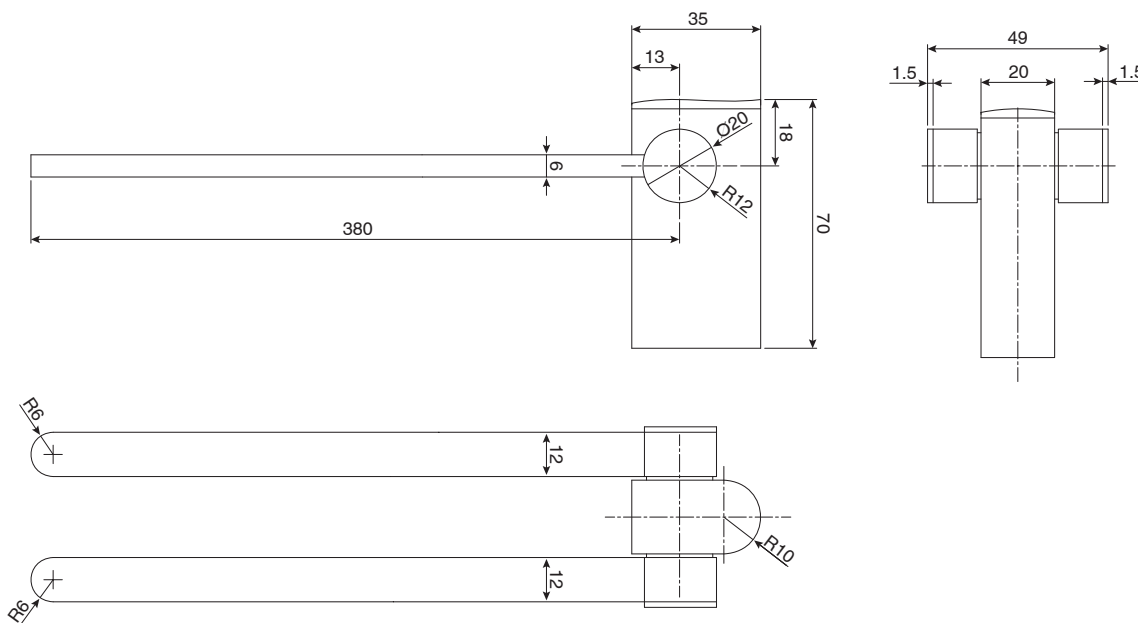

mizu

Mizu Soothe Swivel Double Towel Bar 430mm Chrome

9504042

SPECIFICATIONS

Recommended Use	Residential;Commercial
Colour Finish	Polished Chrome
Primary Material	Brass

WARRANTY

Residential & Commercial Use (Years)	25
Spare Parts & Labour (Years)	1

Please refer to Mizu Warranty page for full Terms and Conditions

Dimensions are nominal measurements only.

CLEANING RECOMMENDATIONS:

We recommend the use of soapy water or approved cleaners. This product should not be cleaned with abrasive materials. Damage caused by any improper treatment is not covered by the product warranty. Refer to Warranty Conditions

Disclaimer: Products in this specification manual must by regulation be installed by licensed and registered trade people. The manufacturer/distributor reserves the right to vary specifications or delete models from their range without prior notification. Dimensions are nominal measurements only. Dimensions and set-outs listed are correct at time of publication however the manufacturer/distributor takes no responsibility for printing errors.

Published 01/04/2026

To see the complete Mizu range go to www.reece.com.au