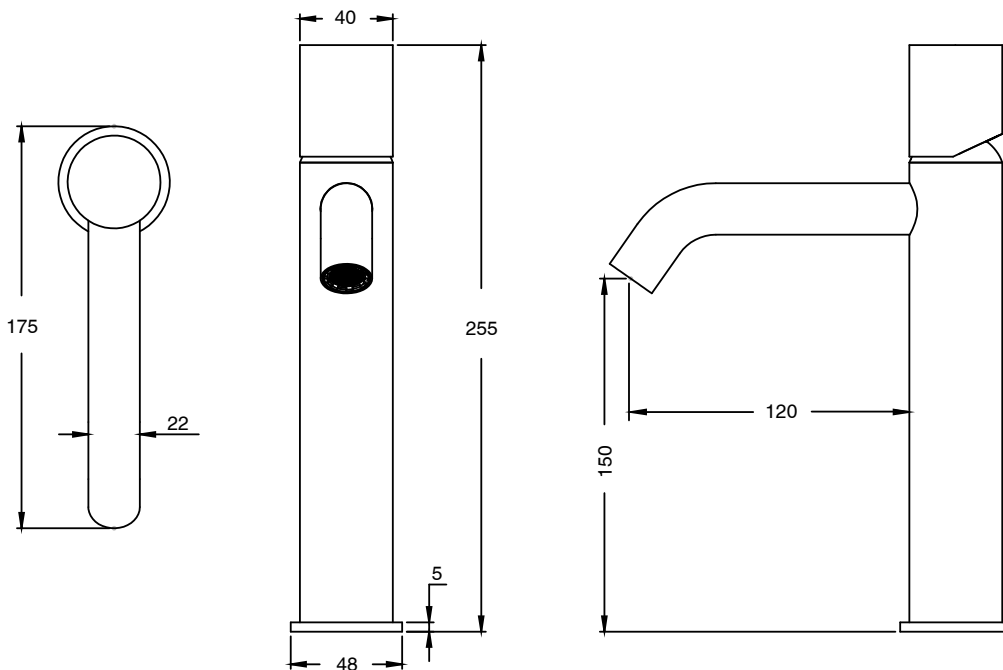

SUSSEX

Sussex Pure Medium Height Basin Mixer Curved with Linear Textured Handles Chrome (5 Star) Lead Free 49955

SPECIFICATIONS	
Recommended Use	Residential;Commercial
Colour Finish	Polished Chrome
Primary Material	Lead Free Brass
Recommended Pressure Range	150 - 500 kPa as per AS3500
Max Continuous Working Temperature (deg C)	65
Min Continuous Working Temperature (deg C)	1
WARRANTY	
Residential Use (Years)	40
Commercial Use (Years)	10
<i>Please refer to Sussex Warranty page for full Terms and Conditions</i>	

Disclaimer: Products in this specification manual must by regulation be installed by licensed and registered trade people. The manufacturer/distributor reserves the right to vary specifications or delete models from their range without prior notification. Dimensions are nominal measurements only. Dimensions and set-outs listed are correct at time of publication however the manufacturer/distributor takes no responsibility for printing errors.