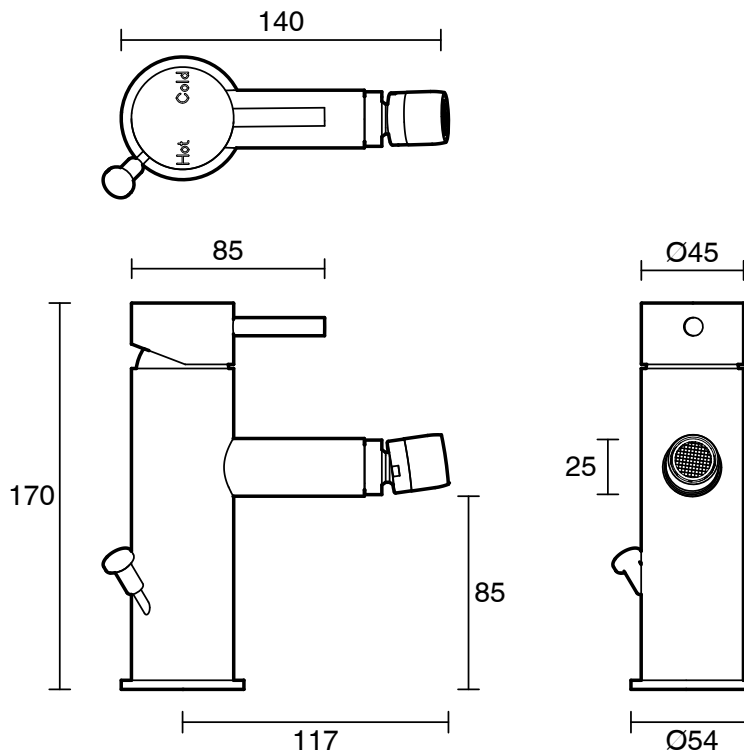

## Sussex Scala Bidet Mixer PVD Brushed Bronze Lead Free

51292

SPECIFICATIONS	
Recommended Use	Residential;Commercial
Colour Finish	Brushed Bronze
Primary Material	Lead Free Brass
Recommended Pressure Range	150 - 500 kPa as per AS3500
Max Continuous Working Temperature (deg C)	65
Min Continuous Working Temperature (deg C)	1
WARRANTY	
Residential Use (Years)	40
Commercial Use (Years)	10
<i>Please refer to Sussex Warranty page for full Terms and Conditions</i>	

Dimensions are nominal measurements only.

**Disclaimer:** Products in this specification manual must by regulation be installed by licensed and registered trade people. The manufacturer/distributor reserves the right to vary specifications or delete models from their range without prior notification. Dimensions are nominal measurements only. Dimensions and set-outs listed are correct at time of publication however the manufacturer/distributor takes no responsibility for printing errors.