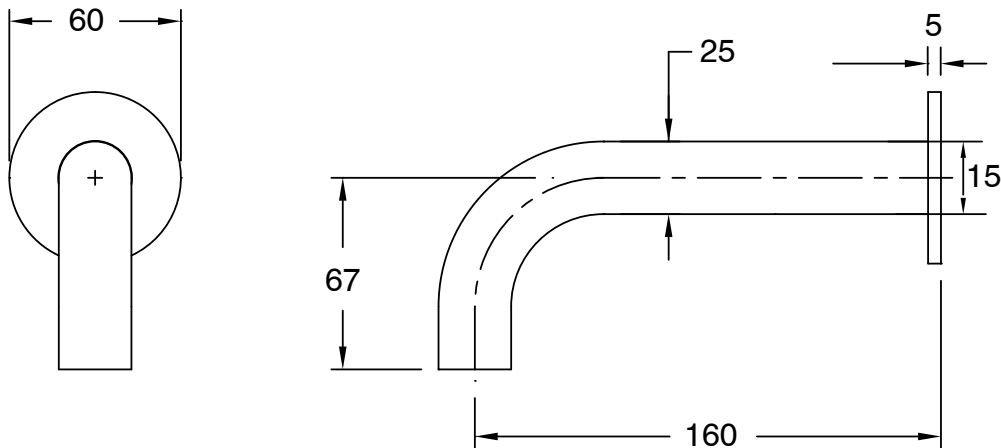

SUSSEX

Sussex Pure Wall Basin Outlet 160mm Chrome (3 Star) Lead Free

50863

SPECIFICATIONS

Recommended Use	Residential;Commercial
Colour Finish	Polished Chrome
Primary Material	Lead Free Brass
Recommended Pressure Range	150 - 500 kPa as per AS3500
Max Continuous Working Temperature (deg C)	65
Min Continuous Working Temperature (deg C)	1

WARRANTY

Residential Use (Years)	40
Commercial Use (Years)	10

Please refer to Sussex Warranty page for full Terms and Conditions

Dimensions are nominal measurements only.

CLEANING RECOMMENDATIONS:

We recommend the use of soapy water or approved cleaners. This product should not be cleaned with abrasive materials. Damage caused by any improper treatment is not covered by the product warranty. Refer to Warranty Conditions

Disclaimer: Products in this specification manual must by regulation be installed by licensed and registered trade people. The manufacturer/distributor reserves the right to vary specifications or delete models from their range without prior notification. Dimensions are nominal measurements only. Dimensions and set-outs listed are correct at time of publication however the manufacturer/distributor takes no responsibility for printing errors.

Published 07/05/2026

To see the complete Sussex range go to www.reece.com.au