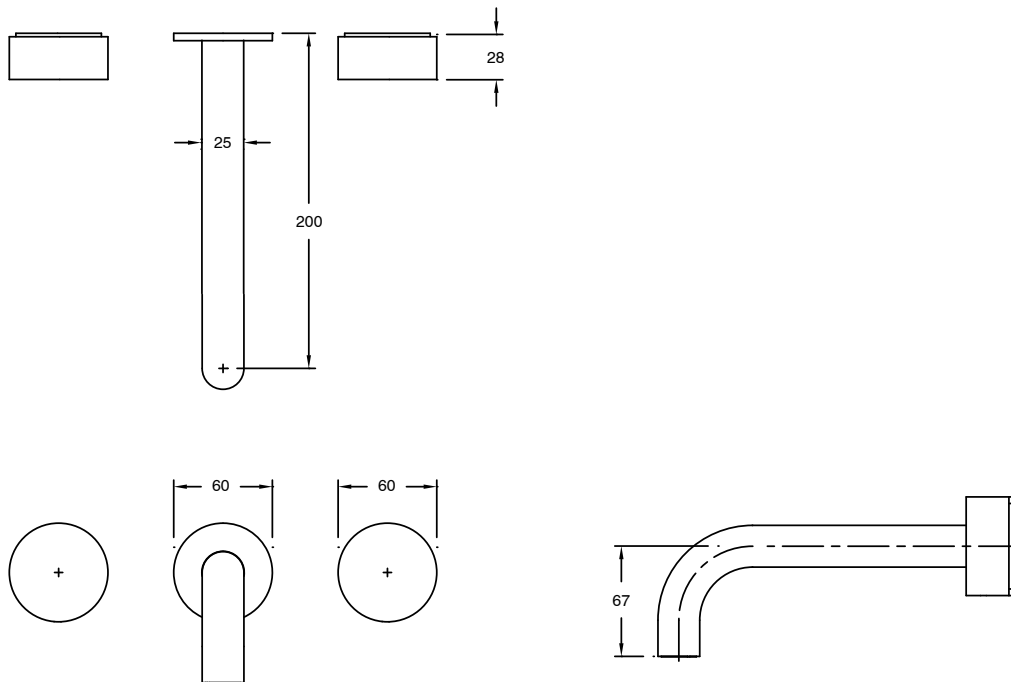

SUSSEX

Sussex Pure Bath Set 200mm with Linear Textured Handles PVD Brushed Gunmetal Lead Free

47116

SPECIFICATIONS	
Recommended Use	Residential;Commercial
Colour Finish	Brushed Gunmetal
Primary Material	Lead Free Brass
Recommended Pressure Range	150 - 500 kPa as per AS3500
Max Continuous Working Temperature (deg C)	65
Min Continuous Working Temperature (deg C)	1
WARRANTY	
Residential Use (Years)	40
Commercial Use (Years)	10
<i>Please refer to Sussex Warranty page for full Terms and Conditions</i>	