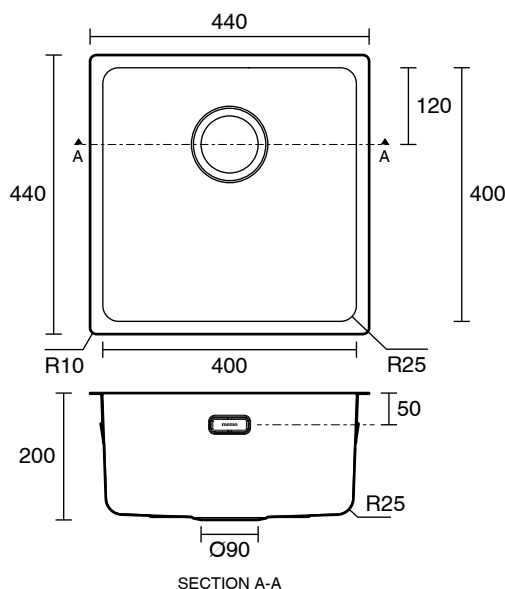

### SPECIFICATIONS

Recommended Use	Residential;Commercial
Bowl Type	Inset / Semi Inset;Under Mount / Under Counter
Material	Stainless Steel 304
Sink Colour	Micro Brushed Stainless Steel
Taphole Options	None
Capacity (L)	29
Mounting	Product Surface
Overflow Included	Yes
Plug & Waste Included	Yes
Plug & Waste Size	90mm Basket Waste

Dimensions are nominal measurements only.