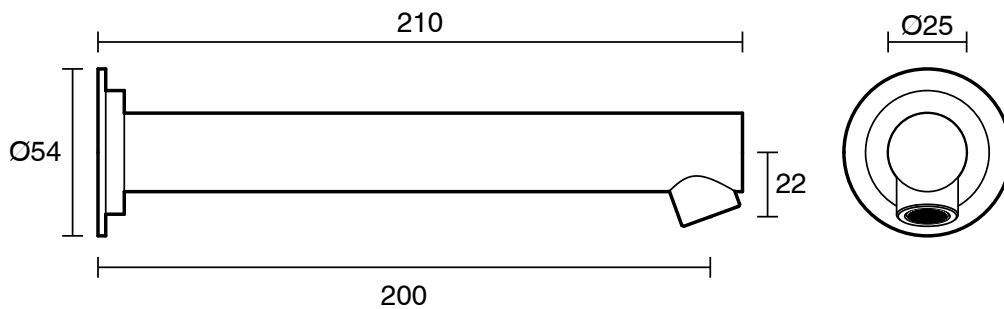

SUSSEX

Scala Wall Bath Outlet Straight 200mm Living Tumbled Brass Lead Free

51238

SPECIFICATIONS

Recommended Use	Residential;Commercial
Colour Finish	Living Tumbled Brass
Primary Material	Lead Free Brass
Recommended Pressure Range	150 - 500 kPa as per AS3500
Max Continuous Working Temperature (deg C)	65
Min Continuous Working Temperature (deg C)	1

WARRANTY

Residential Use (Years)	40
Commercial Use (Years)	10

Please refer to Sussex Warranty page for full Terms and Conditions

Dimensions are nominal measurements only.

CLEANING RECOMMENDATIONS:

We recommend the use of soapy water or approved cleaners. This product should not be cleaned with abrasive materials. Damage caused by any improper treatment is not covered by the product warranty. Refer to Warranty Conditions

Disclaimer: Products in this specification manual must by regulation be installed by licensed and registered trade people. The manufacturer/distributor reserves the right to vary specifications or delete models from their range without prior notification. Dimensions are nominal measurements only. Dimensions and set-outs listed are correct at time of publication however the manufacturer/distributor takes no responsibility for printing errors.

Published 12/05/2026

To see the complete Sussex range go to www.reece.com.au