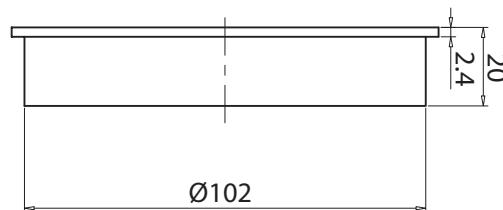

mizu

Mizu Drift Brass Trapscrew Grate Square 100mm Brushed Nickel

246012

SPECIFICATIONS	
Recommended Use	Residential;Commercial
Colour Finish	Brushed Nickel
Primary Material	DR Brass
WARRANTY	
Parts Replacement Only - excludes labour costs (Years)	1
<i>Please refer to Mizu Warranty page for full Terms and Conditions</i>	