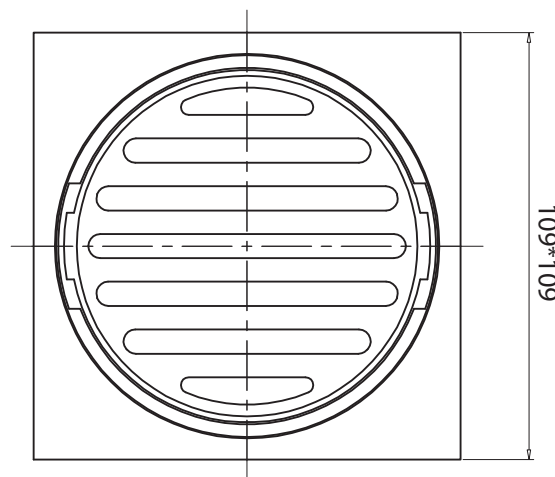

mizu

Mizu Drift Brass Trapscrew Grate Square 100mm Brushed Nickel

246012

SPECIFICATIONS	
Recommended Use	Residential;Commercial
Colour Finish	Brushed Nickel
Primary Material	DR Brass
WARRANTY	
Parts Replacement Only - excludes labour costs (Years)	1
<i>Please refer to Mizu Warranty page for full Terms and Conditions</i>	