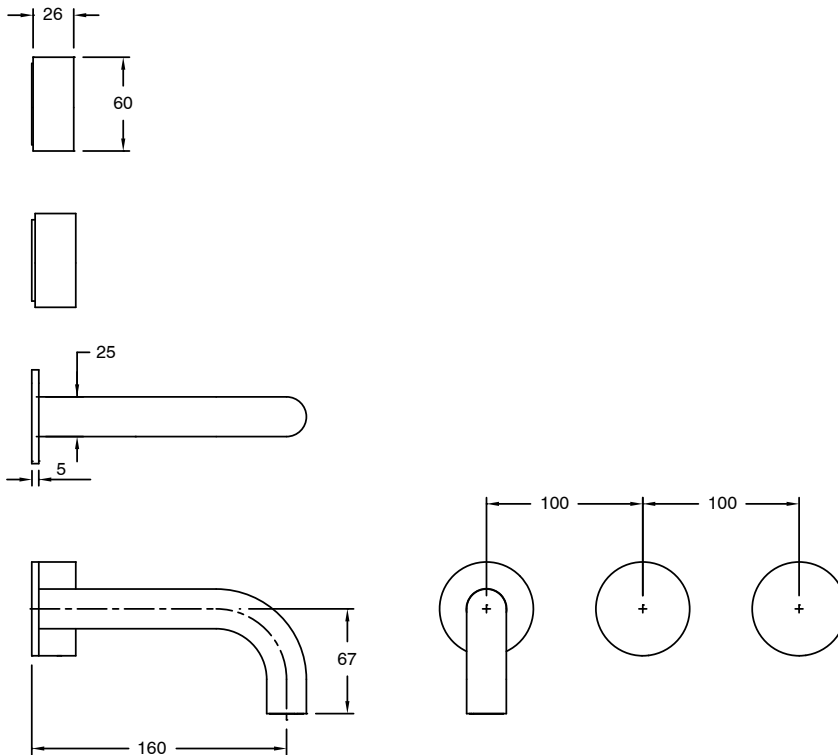

SUSSEX

**Sussex Pure Wall Bath Hostess System 200mm with Cirque Textured Handles
PVD Brushed Gunmetal Lead Free
46835**

SPECIFICATIONS	
Recommended Use	Residential;Commercial
Colour Finish	Brushed Gunmetal
Primary Material	Lead Free Brass
Recommended Pressure Range	150 - 500 kPa as per AS3500
Max Continuous Working Temperature (deg C)	65
Min Continuous Working Temperature (deg C)	1
WARRANTY	
Residential Use (Years)	40
Commercial Use (Years)	10
<i>Please refer to Sussex Warranty page for full Terms and Conditions</i>	

Disclaimer: Products in this specification manual must by regulation be installed by licensed and registered trade people. The manufacturer/distributor reserves the right to vary specifications or delete models from their range without prior notification. Dimensions are nominal measurements only. Dimensions and set-outs listed are correct at time of publication however the manufacturer/distributor takes no responsibility for printing errors.