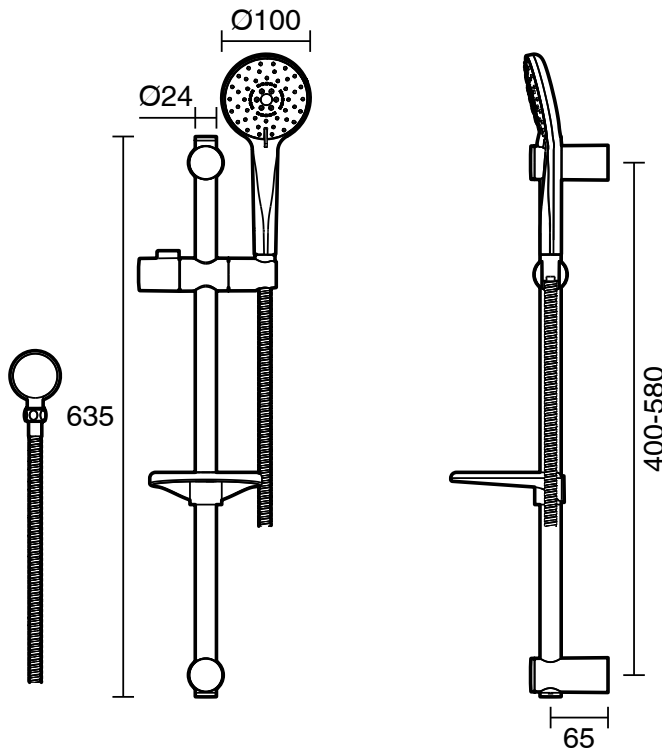

Posh Bristol MK2 Single Rail Shower 5 Function Chrome (3 Star)

32558

SPECIFICATIONS

Recommended Use	Residential;Commercial
Colour Finish	Polished Chrome
Primary Material	Stainless Steel 304
Recommended Pressure Range	150 - 500 kPa as per AS3500
Max Continuous Working Temperature (deg C)	60
Min Continuous Working Temperature (deg C)	5
Hot Water Unit Suitability	Continuous Flow;Storage Tank

WARRANTY

Residential & Commercial Use (Years)	25
Spare Parts & Labour (Years)	1

Please refer to Posh Warranty Page for full Terms and Conditions

Dimensions are nominal measurements only.

CLEANING RECOMMENDATIONS:

We recommend the use of soapy water or approved cleaners. This product should not be cleaned with abrasive materials. Damage caused by any improper treatment is not covered by the product warranty. Refer to Warranty Conditions

Disclaimer: Products in this specification manual must by regulation be installed by licensed and registered trade people. The manufacturer/distributor reserves the right to vary specifications or delete models from their range without prior notification. Dimensions are nominal measurements only. Dimensions and set-outs listed are correct at time of publication however the manufacturer/distributor takes no responsibility for printing errors.

Published 01/04/2026

To see the complete Posh range go to
www.reece.com.au