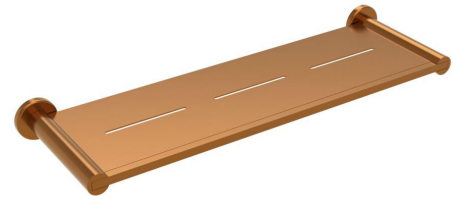

# mizu

## Mizu Drift Metal Shelf Brushed Bronze

2269442

### SPECIFICATIONS

Recommended Use	Residential;Commercial
Colour Finish	Brushed Bronze
Primary Material	DR Brass