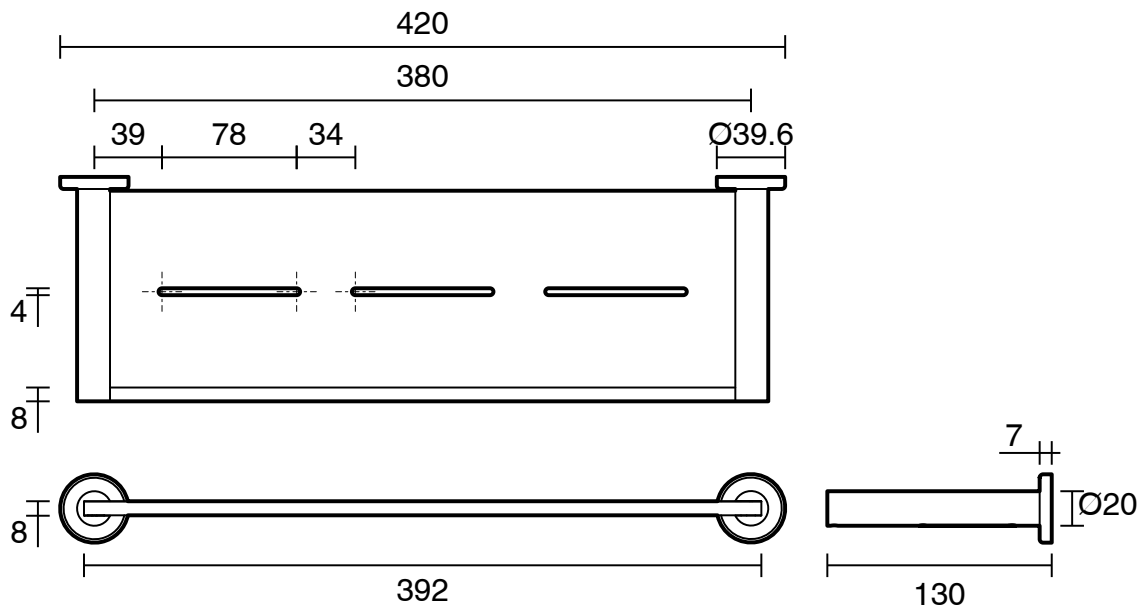

WARRANTY

Residential & Commercial Use (Years)	25
Spare Parts & Labour (Years)	1

Please refer to Mizu Warranty page for full Terms and Conditions