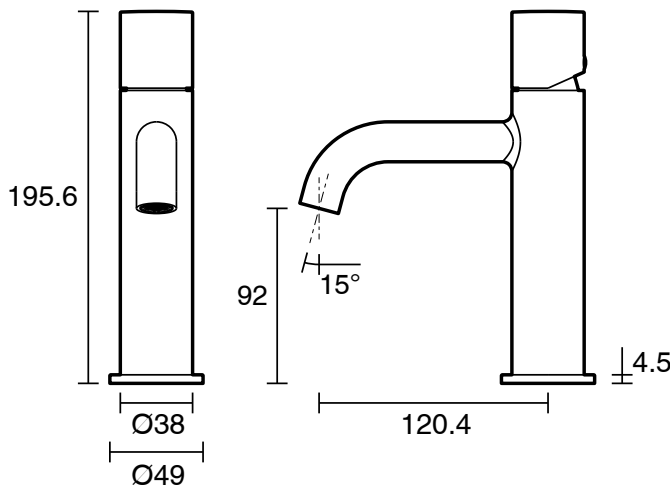

mizu

Mizu Drift Dial Basin Mixer Curved Spout Brushed Gunmetal (6 Star) Lead Free

34497

SPECIFICATIONS

Recommended Use	Residential;Commercial
Colour Finish	Brushed Gunmetal
Primary Material	Lead Free Brass
Recommended Pressure Range	150 - 500 kPa as per AS3500
Max Continuous Working Temperature (deg C)	65
Min Continuous Working Temperature (deg C)	5

WARRANTY

Residential & Commercial Use (Years)	25
Spare Parts & Labour (Years)	1

Please refer to Mizu Warranty page for full Terms and Conditions

Dimensions are nominal measurements only.

CLEANING RECOMMENDATIONS:

We recommend the use of soapy water or approved cleaners. This product should not be cleaned with abrasive materials. Damage caused by any improper treatment is not covered by the product warranty. Refer to Warranty Conditions

Disclaimer: Products in this specification manual must by regulation be installed by licensed and registered trade people. The manufacturer/distributor reserves the right to vary specifications or delete models from their range without prior notification. Dimensions are nominal measurements only. Dimensions and set-outs listed are correct at time of publication however the manufacturer/distributor takes no responsibility for printing errors.

Published 01/04/2026

To see the complete Mizu range go to www.reece.com.au