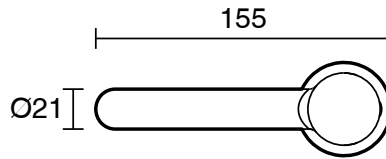

mizu

Mizu Drift Dial Basin Mixer Curved Spout Brushed Gunmetal (6 Star) Lead Free

34497

SPECIFICATIONS

Recommended Use	Residential;Commercial
Colour Finish	Brushed Gunmetal
Primary Material	Lead Free Brass
Recommended Pressure Range	150 - 500 kPa as per AS3500
Max Continuous Working Temperature (deg C)	65
Min Continuous Working Temperature (deg C)	5

WARRANTY

Residential & Commercial Use (Years)	25
Spare Parts & Labour (Years)	1

Please refer to Mizu Warranty page for full Terms and Conditions

Dimensions are nominal measurements only.

CLEANING RECOMMENDATIONS:

We recommend the use of soapy water or approved cleaners. This product should not be cleaned with abrasive materials. Damage caused by any improper treatment is not covered by the product warranty. Refer to Warranty Conditions

Disclaimer: Products in this specification manual must by regulation be installed by licensed and registered trade people. The manufacturer/distributor reserves the right to vary specifications or delete models from their range without prior notification. Dimensions are nominal measurements only. Dimensions and set-outs listed are correct at time of publication however the manufacturer/distributor takes no responsibility for printing errors.

Published 01/04/2026

To see the complete Mizu range go to www.reece.com.au