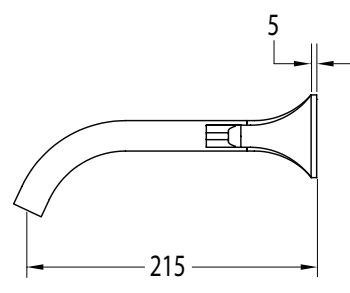

SUSSEX

Sussex Oria Wall Basin Set 215mm PVD Brushed Bronze (5 Star)

2265685

SPECIFICATIONS

Recommended Use	Residential;Commercial
Colour Finish	Brushed Bronze
Primary Material	DR Brass
Recommended Pressure Range	150 - 500 kPa as per AS3500
Max Continuous Working Temperature (deg C)	65
Min Continuous Working Temperature (deg C)	1

WARRANTY

Residential Use (Years)	40
Commercial Use (Years)	10

Please refer to Sussex Warranty page for full Terms and Conditions

Dimensions are nominal measurements only.

CLEANING RECOMMENDATIONS:

We recommend the use of soapy water or approved cleaners. This product should not be cleaned with abrasive materials. Damage caused by any improper treatment is not covered by the product warranty. Refer to Warranty Conditions

Disclaimer: Products in this specification manual must by regulation be installed by licensed and registered trade people. The manufacturer/distributor reserves the right to vary specifications or delete models from their range without prior notification. Dimensions are nominal measurements only. Dimensions and set-outs listed are correct at time of publication however the manufacturer/distributor takes no responsibility for printing errors.

Published 01/04/2026

To see the complete Sussex range go to www.reece.com.au