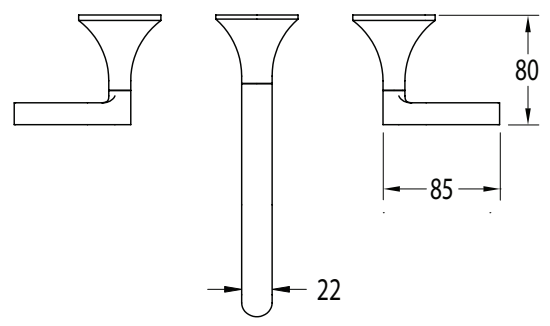

SUSSEX

Sussex Oria Wall Basin Set 215mm PVD Brushed Bronze (5 Star)

2265685

SPECIFICATIONS

Recommended Use	Residential;Commercial
Colour Finish	Brushed Bronze
Primary Material	DR Brass
Recommended Pressure Range	150 - 500 kPa as per AS3500
Max Continuous Working Temperature (deg C)	65
Min Continuous Working Temperature (deg C)	1

WARRANTY

Residential Use (Years)	40
Commercial Use (Years)	10

Please refer to Sussex Warranty page for full Terms and Conditions

Dimensions are nominal measurements only.

CLEANING RECOMMENDATIONS:

We recommend the use of soapy water or approved cleaners. This product should not be cleaned with abrasive materials. Damage caused by any improper treatment is not covered by the product warranty. Refer to Warranty Conditions

Disclaimer: Products in this specification manual must by regulation be installed by licensed and registered trade people. The manufacturer/distributor reserves the right to vary specifications or delete models from their range without prior notification. Dimensions are nominal measurements only. Dimensions and set-outs listed are correct at time of publication however the manufacturer/distributor takes no responsibility for printing errors.

Published 01/04/2026

To see the complete Sussex range go to www.reece.com.au