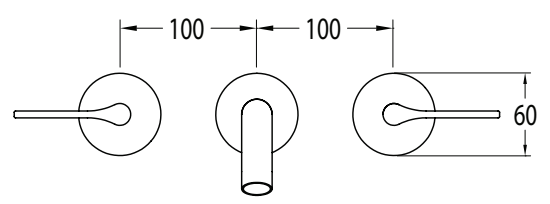

SUSSEX

Sussex Oria Wall Basin Set 215mm PVD Brushed Bronze (5 Star)

2265685

SPECIFICATIONS

Recommended Use	Residential;Commercial
Colour Finish	Brushed Bronze
Primary Material	DR Brass
Recommended Pressure Range	150 - 500 kPa as per AS3500
Max Continuous Working Temperature (deg C)	65
Min Continuous Working Temperature (deg C)	1

WARRANTY

Residential Use (Years)	40
Commercial Use (Years)	10

Please refer to Sussex Warranty page for full Terms and Conditions

Dimensions are nominal measurements only.

CLEANING RECOMMENDATIONS:

We recommend the use of soapy water or approved cleaners. This product should not be cleaned with abrasive materials. Damage caused by any improper treatment is not covered by the product warranty. Refer to Warranty Conditions

Disclaimer: Products in this specification manual must by regulation be installed by licensed and registered trade people. The manufacturer/distributor reserves the right to vary specifications or delete models from their range without prior notification. Dimensions are nominal measurements only. Dimensions and set-outs listed are correct at time of publication however the manufacturer/distributor takes no responsibility for printing errors.

Published 01/04/2026

To see the complete Sussex range go to www.reece.com.au