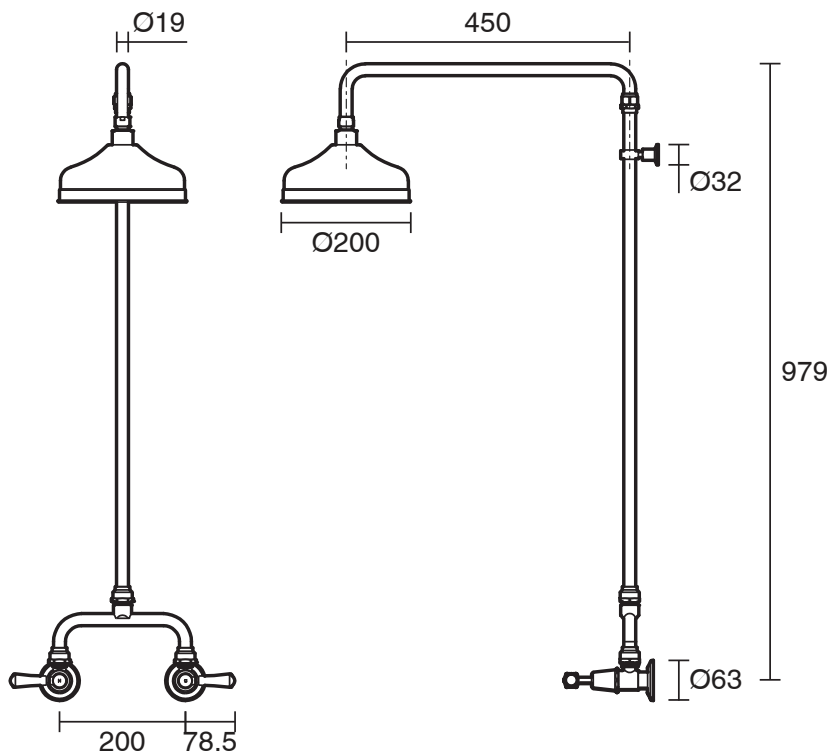

Posh Canterbury Exposed Shower Set Lever Porcelain Handles Chrome (3 Star)

9509423

SPECIFICATIONS

Recommended Use	Residential;Commercial
Colour Finish	Chrome
Primary Material	DR Brass
Recommended Pressure Range	150 - 500 kPa as per AS3500
Max Continuous Working Temperature (deg C)	80
Min Continuous Working Temperature (deg C)	5
Hot Water Unit Suitability	Storage Tank;Continuous Flow

WARRANTY

Residential & Commercial Use (Years)	25
Spare Parts & Labour (Years)	1

Please refer to Posh Warranty Page for full Terms and Conditions

Dimensions are nominal measurements only.

CLEANING RECOMMENDATIONS:

We recommend the use of soapy water or approved cleaners. This product should not be cleaned with abrasive materials. Damage caused by any improper treatment is not covered by the product warranty. Refer to Warranty Conditions

Disclaimer: Products in this specification manual must by regulation be installed by licensed and registered trade people. The manufacturer/distributor reserves the right to vary specifications or delete models from their range without prior notification. Dimensions are nominal measurements only. Dimensions and set-outs listed are correct at time of publication however the manufacturer/distributor takes no responsibility for printing errors.

Published 01/04/2026

To see the complete Posh range go to
www.reece.com.au