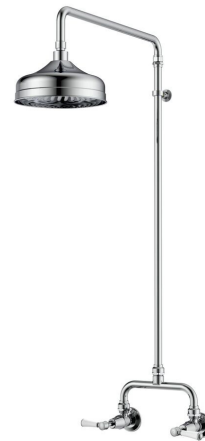

Posh Canterbury Exposed Shower Set Lever Porcelain Handles Chrome (3 Star)

9509423

SPECIFICATIONS

Recommended Use	Residential;Commercial
Colour Finish	Chrome
Primary Material	DR Brass
Recommended Pressure Range	150 - 500 kPa as per AS3500
Max Continuous Working Temperature (deg C)	80
Min Continuous Working Temperature (deg C)	5
Hot Water Unit Suitability	Storage Tank;Continuous Flow

WARRANTY

Residential & Commercial Use (Years)	25
Spare Parts & Labour (Years)	1

Please refer to Posh Warranty Page for full Terms and Conditions

Dimensions are nominal measurements only.

CLEANING RECOMMENDATIONS:

We recommend the use of soapy water or approved cleaners. This product should not be cleaned with abrasive materials. Damage caused by any improper treatment is not covered by the product warranty. Refer to Warranty Conditions

Disclaimer: Products in this specification manual must by regulation be installed by licensed and registered trade people. The manufacturer/distributor reserves the right to vary specifications or delete models from their range without prior notification. Dimensions are nominal measurements only. Dimensions and set-outs listed are correct at time of publication however the manufacturer/distributor takes no responsibility for printing errors.

Published 01/04/2026

To see the complete Posh range go to
www.reece.com.au