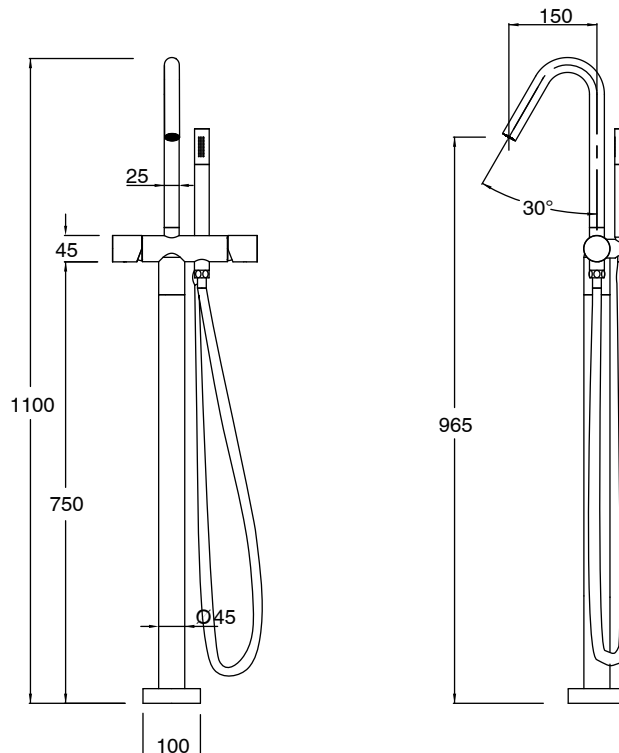

## Sussex Pure Floor Mounted Bath Mixer Tap with Handshower and Cirque Textured Handle Trimset PVD Brushed Gunmetal (3 Star) 9511806

SPECIFICATIONS	
Recommended Use	Residential;Commercial
Colour Finish	Brushed Smoke Gunmetal
Primary Material	DR Brass
Recommended Pressure Range	150 - 500 kPa as per AS3500
Max Continuous Working Temperature (deg C)	65
Min Continuous Working Temperature (deg C)	1
WARRANTY	
Residential Use (Years)	40
Commercial Use (Years)	10
<i>Please refer to Sussex Warranty page for full Terms and Conditions</i>	

Dimensions are nominal measurements only.