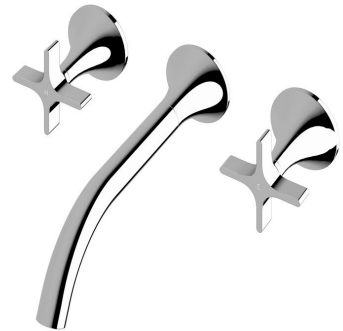

## Sussex Oria Cross Wall Bath Set 215mm Chrome Lead Free

50966

SPECIFICATIONS	
Recommended Use	Residential;Commercial
Colour Finish	Polished Chrome
Primary Material	Lead Free Brass
Recommended Pressure Range	150 - 500 kPa as per AS3500
Max Continuous Working Temperature (deg C)	65
Min Continuous Working Temperature (deg C)	1
WARRANTY	
Residential Use (Years)	40
Commercial Use (Years)	10
<i>Please refer to Sussex Warranty page for full Terms and Conditions</i>	