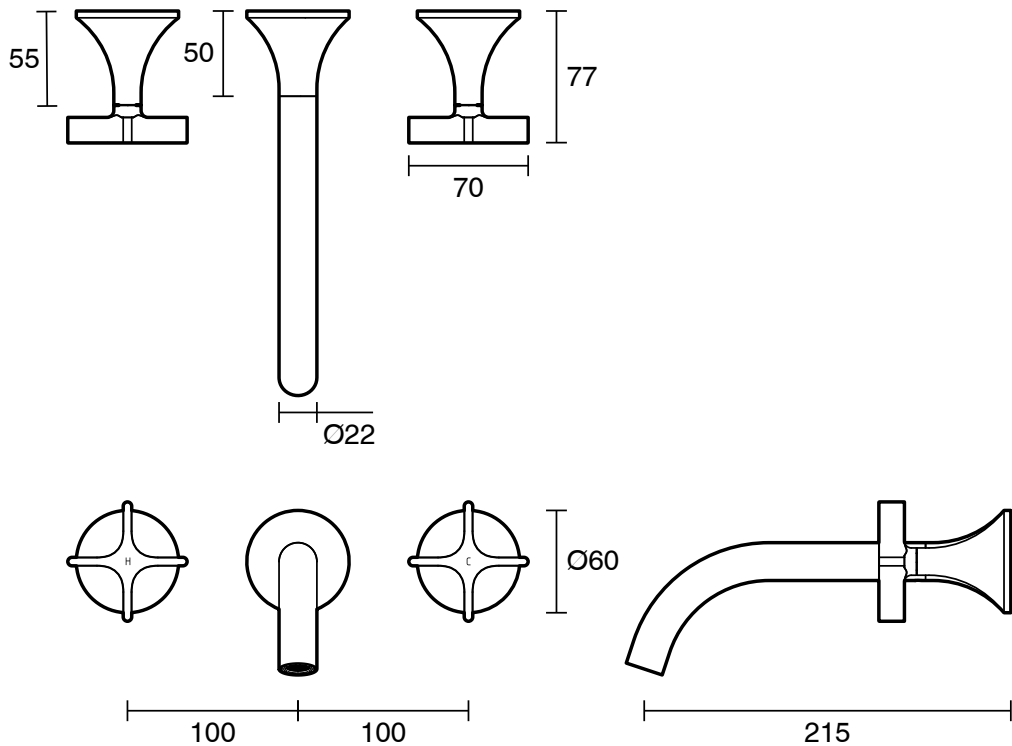

## Sussex Oria Cross Wall Bath Set 215mm Chrome Lead Free

50966

SPECIFICATIONS	
Recommended Use	Residential;Commercial
Colour Finish	Polished Chrome
Primary Material	Lead Free Brass
Recommended Pressure Range	150 - 500 kPa as per AS3500
Max Continuous Working Temperature (deg C)	65
Min Continuous Working Temperature (deg C)	1
WARRANTY	
Residential Use (Years)	40
Commercial Use (Years)	10
<i>Please refer to Sussex Warranty page for full Terms and Conditions</i>	

Dimensions are nominal measurements only.