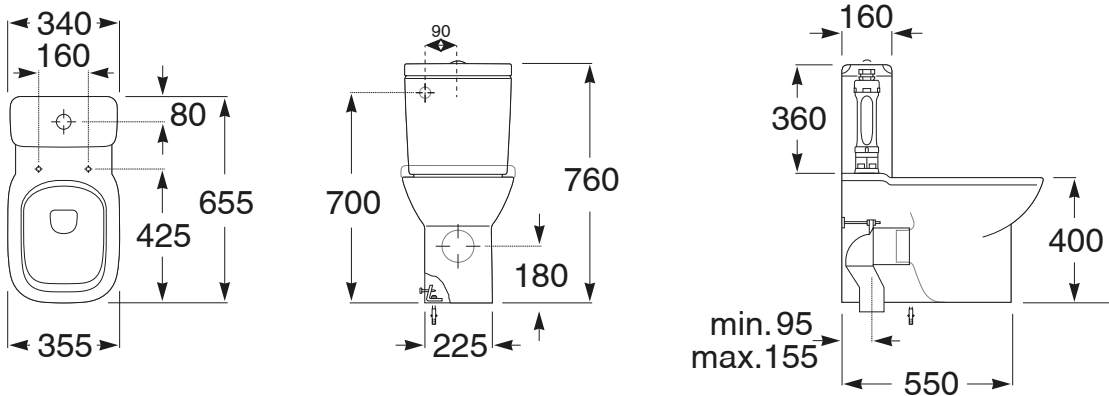

Roca Debba Close Coupled Back to Wall Back Inlet Toilet Suite with MK2 Soft Close Quick Release Toilet Seat White Chrome (4 Star)

9508938

SPECIFICATIONS

Recommended Use	Residential;Commercial
Rim Configuration	Box
Pan Outlet Type	P Trap;S Trap
Pan Material	Vitreous China
Pan Weight (kg)	26.5
Toilet Seat Type	Soft Close;Quick Release
Toilet Seat Material	Polypropylene (PP)

WARRANTY

Residential & Commercial Use (Years)	25
Spare Parts & Labour (Years)	1

Please refer to Roca Warranty page for full Terms and Conditions