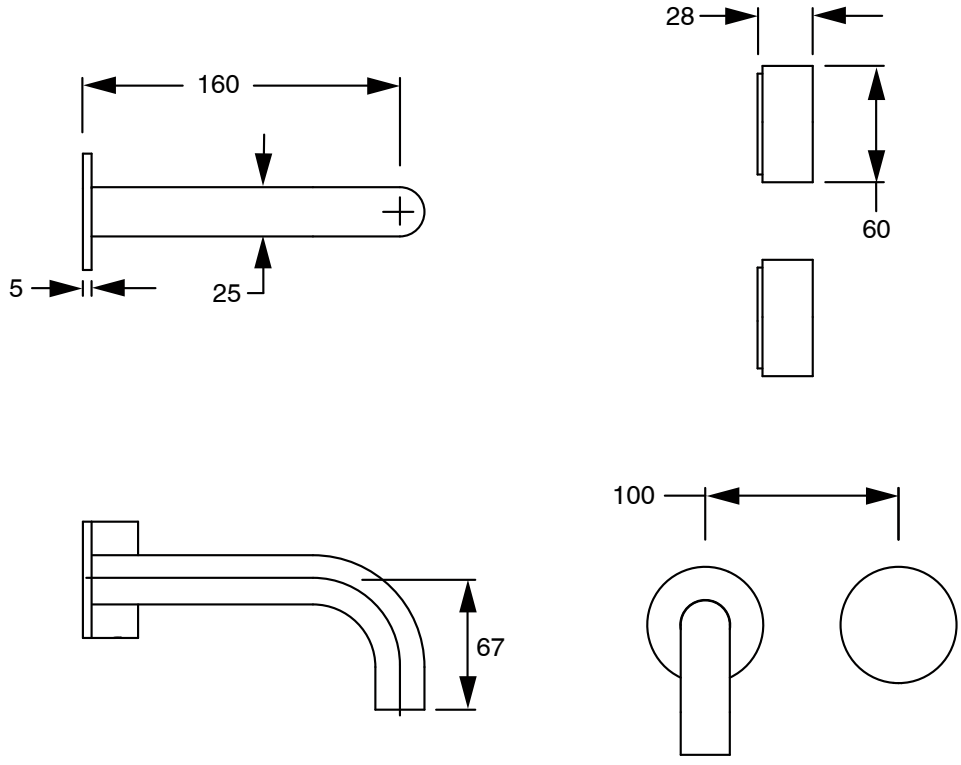

SUSSEX

**Sussex Pure Progressive Wall Bath Mixer Tap System 160mm with Linear Textured Handle
Brushed Nickel
2224671**

SPECIFICATIONS

Recommended Use	Residential;Commercial
Colour Finish	Brushed Nickel
Primary Material	DR Brass
Recommended Pressure Range	150 - 500 kPa as per AS3500
Max Continuous Working Temperature (deg C)	65
Min Continuous Working Temperature (deg C)	1

WARRANTY

Residential Use (Years)	40
Commercial Use (Years)	10

Please refer to Sussex Warranty page for full Terms and Conditions

Dimensions are nominal measurements only.

CLEANING RECOMMENDATIONS:

We recommend the use of soapy water or approved cleaners. This product should not be cleaned with abrasive materials. Damage caused by any improper treatment is not covered by the product warranty. Refer to Warranty Conditions

Disclaimer: Products in this specification manual must by regulation be installed by licensed and registered trade people. The manufacturer/distributor reserves the right to vary specifications or delete models from their range without prior notification. Dimensions are nominal measurements only. Dimensions and set-outs listed are correct at time of publication however the manufacturer/distributor takes no responsibility for printing errors.

Published 10/04/2026

To see the complete Sussex range go to www.reece.com.au