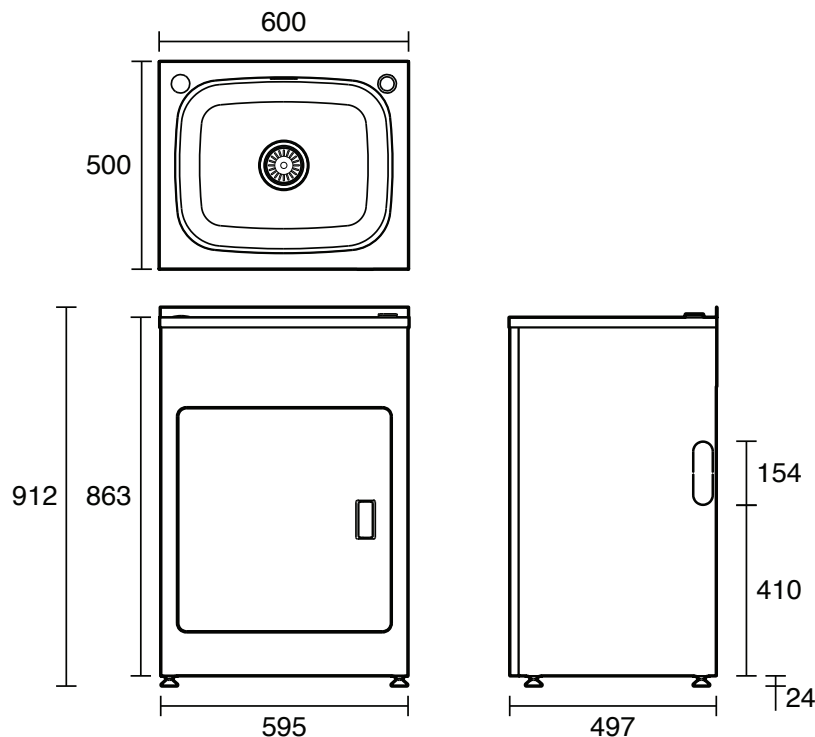

Posh Solus MK2 45 Litre Standard Laundry Trough and Cabinet 1 Taphole with Bypass & Overflow Stainless Steel

2406949

SPECIFICATIONS

Recommended Use	Residential;Commercial
Number of Bowls	Single
Overflow Included	Yes
Plug & Waste Included	Yes
Taphole Configuration	1
Plug & Waste Size	90mm Basket Waste
Primary Material	Stainless Steel

WARRANTY

Residential & Commercial Use (Years)	30
Spare Parts & Labour (Years)	1

Please refer to Posh Warranty Page for full Terms and Conditions

Dimensions are nominal measurements only.

CLEANING RECOMMENDATIONS:

We recommend the use of soapy water or approved cleaners. This product should not be cleaned with abrasive materials. Damage caused by any improper treatment is not covered by the product warranty. Refer to Warranty Conditions

Disclaimer: Products in this specification manual must by regulation be installed by licensed and registered trade people. The manufacturer/distributor reserves the right to vary specifications or delete models from their range without prior notification. Dimensions are nominal measurements only. Dimensions and set-outs listed are correct at time of publication however the manufacturer/distributor takes no responsibility for printing errors.

Published 01/04/2026

To see the complete Posh range go to
www.reece.com.au