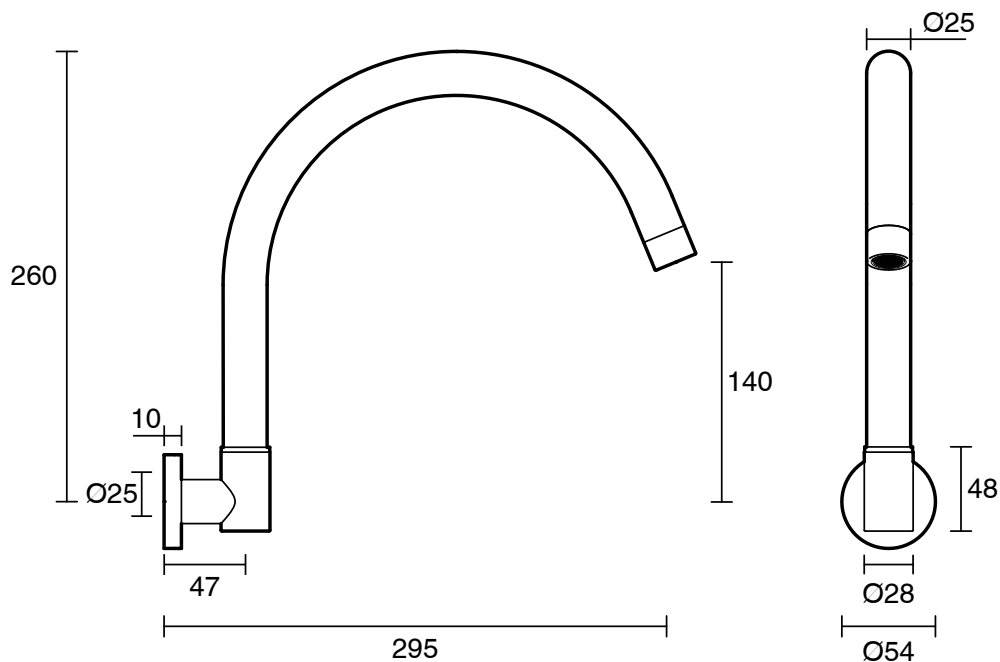

SUSSEX

Scala Wall Spa Outlet Curved PVD Matte Black Lead Free

52720

SPECIFICATIONS

Recommended Use	Residential;Commercial
Colour Finish	Matte Black
Primary Material	Lead Free Brass
Recommended Pressure Range	150 - 500 kPa as per AS3500
Max Continuous Working Temperature (deg C)	65
Min Continuous Working Temperature (deg C)	1

WARRANTY

Residential Use (Years)	40
Commercial Use (Years)	10

Please refer to Sussex Warranty page for full Terms and Conditions

Dimensions are nominal measurements only.

CLEANING RECOMMENDATIONS:

We recommend the use of soapy water or approved cleaners. This product should not be cleaned with abrasive materials. Damage caused by any improper treatment is not covered by the product warranty. Refer to Warranty Conditions

Disclaimer: Products in this specification manual must by regulation be installed by licensed and registered trade people. The manufacturer/distributor reserves the right to vary specifications or delete models from their range without prior notification. Dimensions are nominal measurements only. Dimensions and set-outs listed are correct at time of publication however the manufacturer/distributor takes no responsibility for printing errors.

Published 12/05/2026

To see the complete Sussex range go to www.reece.com.au