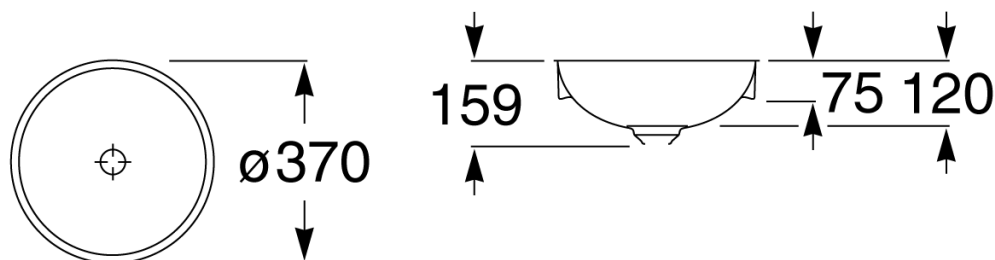

Roca Inspira Round Semi Inset Basin 370mm x 370mm Gloss White

9507159

SPECIFICATIONS

Recommended Use	Residential;Commercial
Primary Material	Fine Ceramic
Colour Finish	Gloss White
Bowl Capacity (L)	8.7
Weight (kg)	3.7
Taphole Configuration	None
Overflow Included	No
Plug & Waste Included	No

WARRANTY

Residential & Commercial Use (Years)	25
Spare Parts & Labour (Years)	1

Please refer to Roca Warranty page for full Terms and Conditions

Dimensions are nominal measurements only.

CLEANING RECOMMENDATIONS:

We recommend the use of soapy water or approved cleaners. This product should not be cleaned with abrasive materials. Damage caused by any improper treatment is not covered by the product warranty. Refer to Warranty Conditions

Disclaimer: Products in this specification manual must by regulation be installed by licensed and registered trade people. The manufacturer/distributor reserves the right to vary specifications or delete models from their range without prior notification. Dimensions are nominal measurements only. Dimensions and set-outs listed are correct at time of publication however the manufacturer/distributor takes no responsibility for printing errors.

Published 18/05/2026

To see the complete Roca range go to
www.reece.com.au