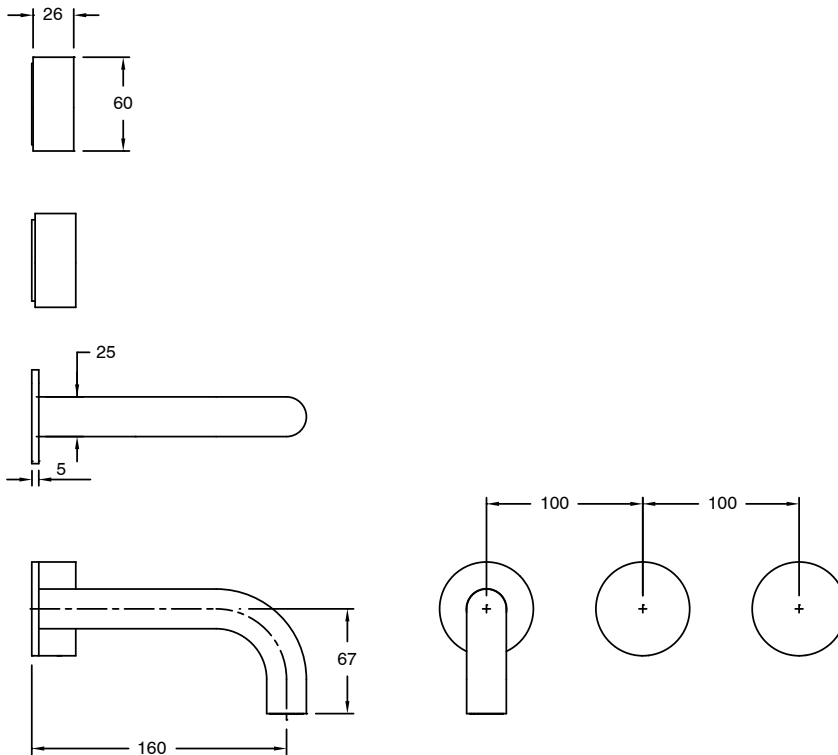

SUSSEX

Sussex Pure Wall Bath Hostess System 200mm with Diamond Textured Handles
PVD Matte Black Lead Free
46845

SPECIFICATIONS

Recommended Use	Residential;Commercial
Colour Finish	Matte Black
Primary Material	Lead Free Brass
Recommended Pressure Range	150 - 500 kPa as per AS3500
Max Continuous Working Temperature (deg C)	65
Min Continuous Working Temperature (deg C)	1

WARRANTY

Residential Use (Years)	40
Commercial Use (Years)	10

Please refer to Sussex Warranty page for full Terms and Conditions

Dimensions are nominal measurements only.

CLEANING RECOMMENDATIONS:

We recommend the use of soapy water or approved cleaners. This product should not be cleaned with abrasive materials. Damage caused by any improper treatment is not covered by the product warranty. Refer to Warranty Conditions

Disclaimer: Products in this specification manual must by regulation be installed by licensed and registered trade people. The manufacturer/distributor reserves the right to vary specifications or delete models from their range without prior notification. Dimensions are nominal measurements only. Dimensions and set-outs listed are correct at time of publication however the manufacturer/distributor takes no responsibility for printing errors.

Published 14/05/2026

To see the complete Sussex range go to www.reece.com.au